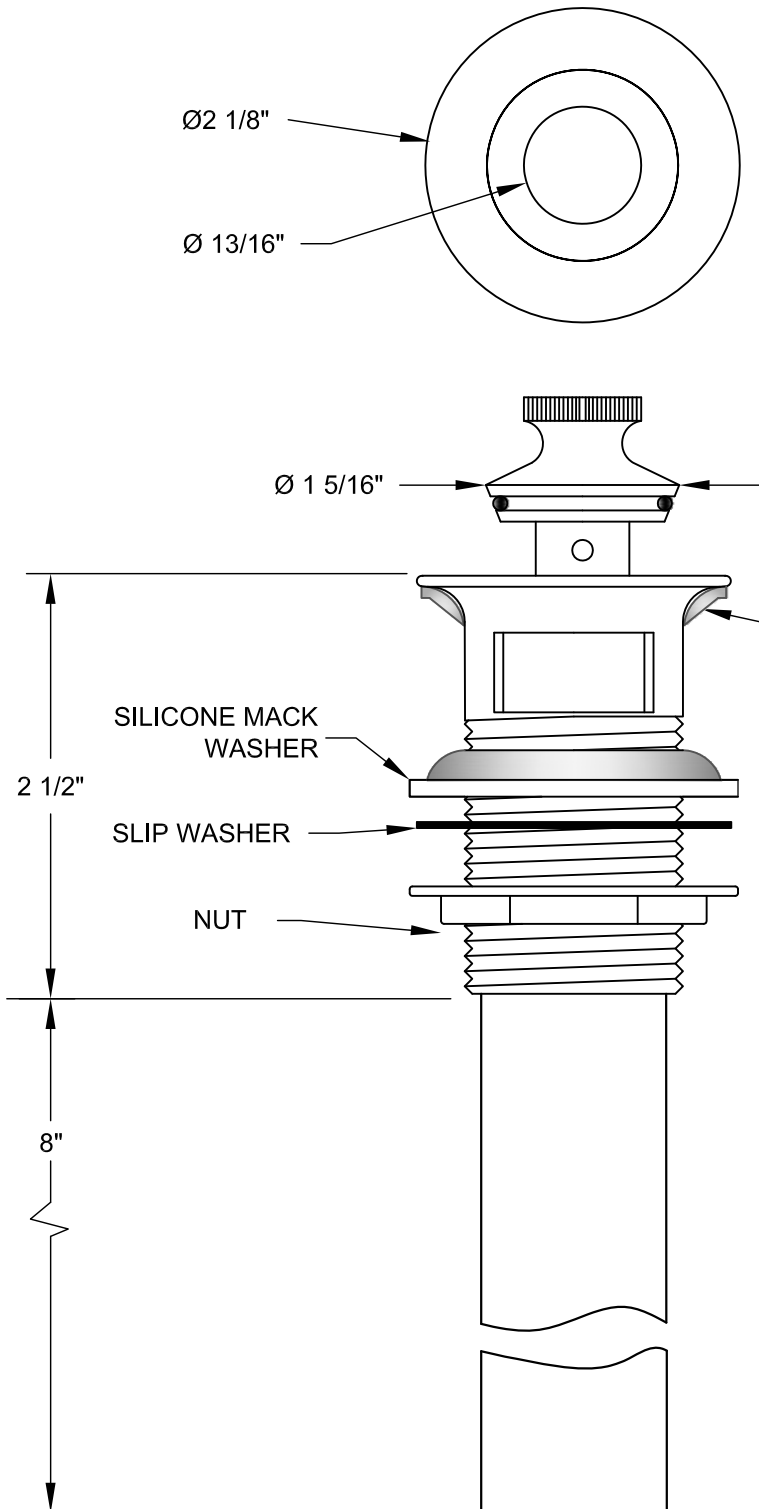

## DECORATIVE LIFT AND TURN DRAIN FOR SINKS WITH OVERFLOW

### THIS DECORATIVE DRAIN HAS THE FOLLOWING FEATURES:

- FITS SINKS WITH 1 1/2" DRAIN OPENING
- ENTIRE DRAIN IS PLATED FOR EXPOSED LOCATIONS
- QUALITY CONSTRUCTION AND 17GA  
Ø 1 1/4" TAILPIECE
- REMOVABLE TAILPIECE
- FITS SINKS UP TO 3 3/8" THICK
- LIFT & TURN CAP SEALS WATER

SILICONE FLANGE GASKET