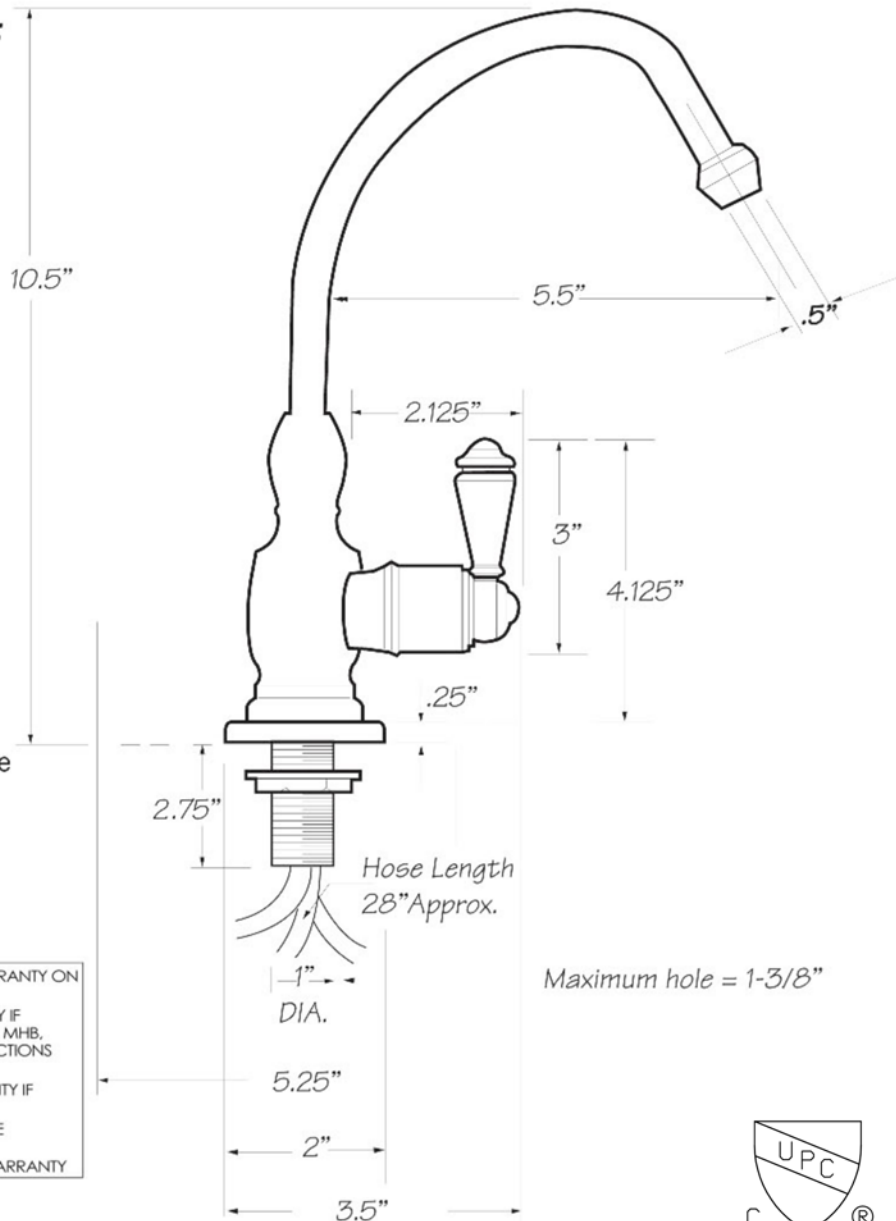

Warranty

*ALL MOUNTAIN PRODUCTS CARRY A 1 YEAR WARRANTY ON ALL WORKING PARTS.(except disposers)
*MOST SPECIAL FINISHES HAVE A 1 YEAR WARRANTY IF INSTRUCTIONS ARE FOLLOWED PROPERLY. ORB, EB, MHB, WCP, AND TB HAVE A 90 DAY WARRANTY IF INSTRUCTIONS ARE FOLLOWED PROPERLY.
*ALL PVD FINISHES COME WITH A LIFETIME WARRANTY IF INSTRUCTIONS ARE FOLLOWED PROPERLY
*ALL XENYOY COLORED PRODUCTS HAVE A LIFETIME WARRANTY
*USE OF PLUMBERS PUTTY ON PRODUCTS VOIDS WARRANTY