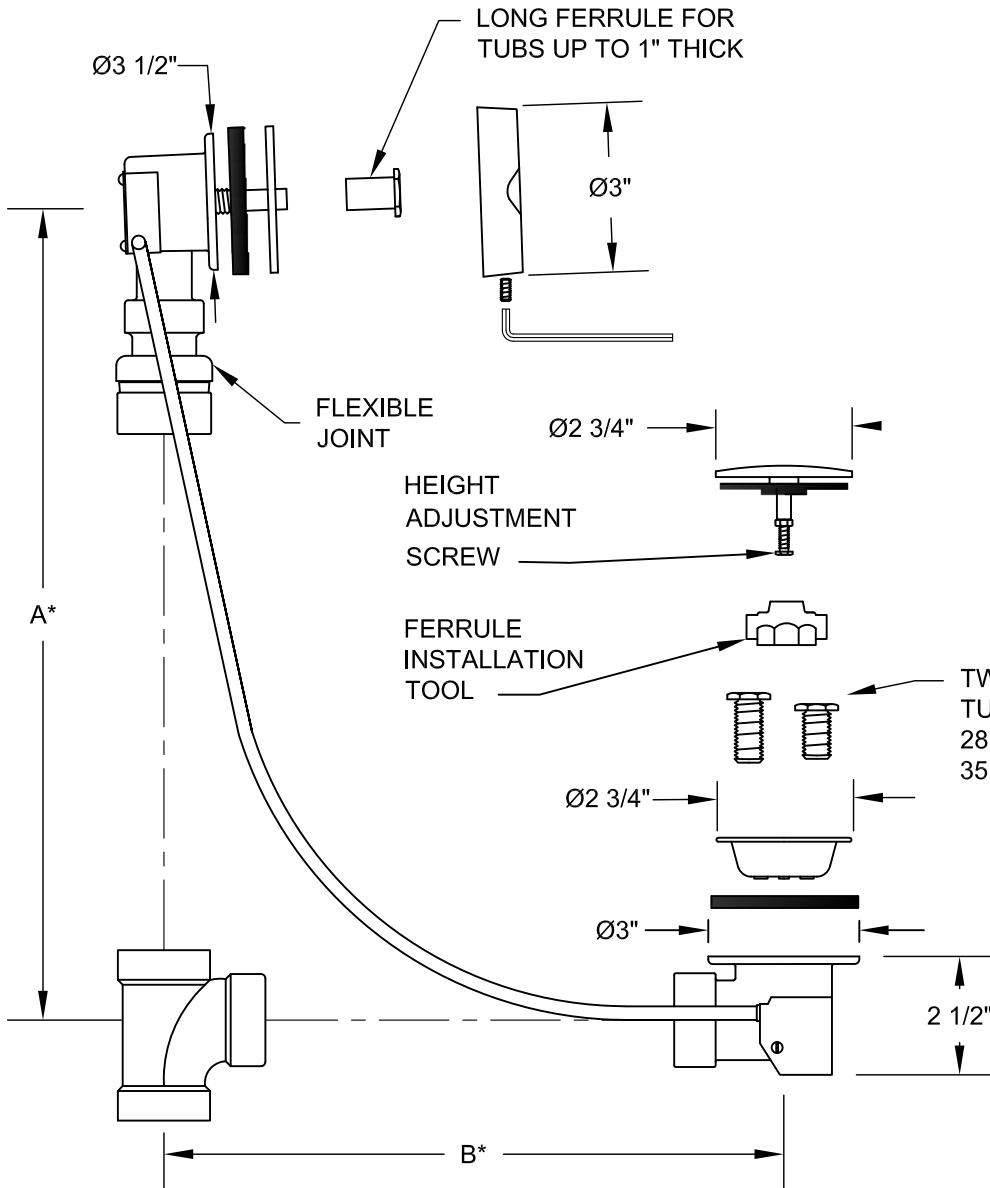

**BWO40S22P2 ~ BWO40S22A2**  
**BWO40S45P2 ~ BWO40S45A2**  
**BWO40S61P2 ~ BWO40S61A2**

## SPECIFICATIONS

**CABLE OPERATED BATH WASTE DRAIN WITH FLEXIBLE OVERFLOW ELBOW**

**THIS BATH DRAIN OFFERS THE FOLLOWING FEATURES AND BENEFITS;**

- AVAILABLE IN ABS AND PVC
- AVAILABLE IN MANY FINISHES
- IAPMO AND CSA LISTED
- FITS TUBS 12"-33" DEEP
- FLEXIBLE BALL JOINT ON OVERFLOW FOR BETTER FIT ON TUB ANGLE
- FITS TUBS UP TO 1" THICK
- FOR ACRYLIC, CAST IRON, FIBERGLASS & STEEL TUBS AND WHIRLPOOLS

**Ø1 1/2" PIPE NOT SUPPLIED**

MODEL NO	DIM A*	DIM B*	CABLE LENGTH
BWO40S22P2	12"-22"	7"-12"	27"
BWO40S45P2	22"-27"	7"-12"	39"
BWO40S61P2	28"-33"	7"-12"	50"

\*VARIES DEPENDING ON TUB SIZE