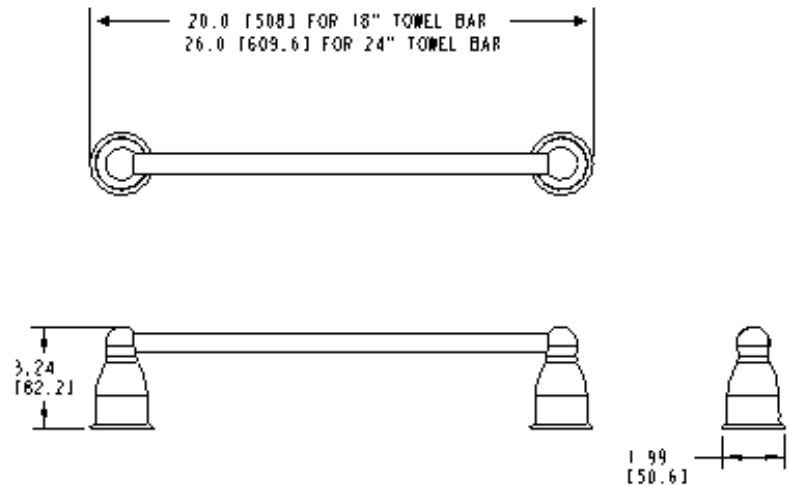

Mason® Technical Specification

18" & 24" Towel Bar

YB8098 & YB8094

Stock Numbers:

- YB8000CH – Mounting Posts**
Chrome Finish
- YB8098CH – 18" Towel Bar**
Chrome Finish
- YB8094CH – 24" Towel Bar**
Chrome Finish
- YB8000OWB – Mounting Posts**
Old World Bronze Finish
- YB8098OWB – 18" Towel Bar**
Old World Bronze Finish
- YB8094OWB – 24" Towel Bar**
Old World Bronze Finish
- YB8000PB – Mounting Posts**
Polished Brass Finish
- YB8098PB – 18" Towel Bar**
Polished Brass Finish
- YB8094PB – 24" Towel Bar**
Polished Brass Finish
- YB8000BC – Mounting Posts**
Brushed Chrome Finish
- YB8098BC – 18" Towel Bar**
Brushed Chrome Finish
- YB8094BC – 24" Towel Bar**
Brushed Chrome Finish
- YB8000SN – Mounting Posts**
Satin Nickel Finish
- YB8098SN – 18" Towel Bar**
Satin Nickel Finish
- YB8094SN – 24" Towel Bar**
Satin Nickel Finish

Materials:

Towel bar posts are constructed of zinc. Bar is constructed of aluminum.

Dimensions:

Installation Instructions:

1. Position Pro-Fit Installation Mounting Template on wall in desired location.
2. Using level align the template to the wall.
3. Using 1/4" drill bit, drill one pilot hole for each post.
4. Position mounting post to wall by inserting wall anchor into pilot hole and pressing firmly.
5. Make sure that locking tab on mounting post is facing down (6 o'clock).
6. Tighten wall anchor screw while holding mounting post firmly in place.
7. Towel bar must be attached to mounting posts as a unit – insert towel bar into each post.
8. Attach posts by pressing firmly to mounting posts until it clicks. (The square opening at the base of the post must be facing down to match-up with locking tab.)