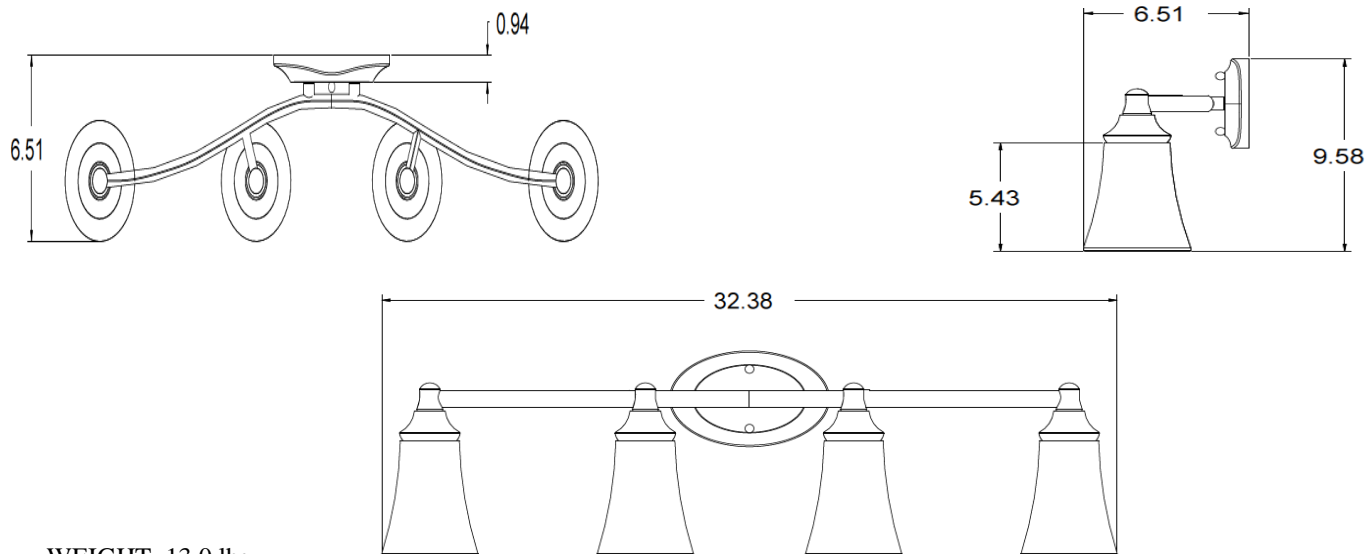

EVA™ Technical Specification

YB2864

4-Globe Light Fixture

Dimensions:

Product Information:

Stock Numbers: YB2864CH – CHROME
YB2864BN – BRUSHED NICKEL
YB2864ORB – OIL RUBBED BRONZE

Globe Service Kit: YB2869

Materials: Zinc, glass

Voltage: 120v

Bulb: 100w max (not included); medium base

UL Listed: Yes – for dry locations

Important Notes: Turn off power during installation. Do not connect or disconnect under load.

Cleaning Notes: Clean only with a soft damp cloth. Do not use commercial or abrasive cleaners.