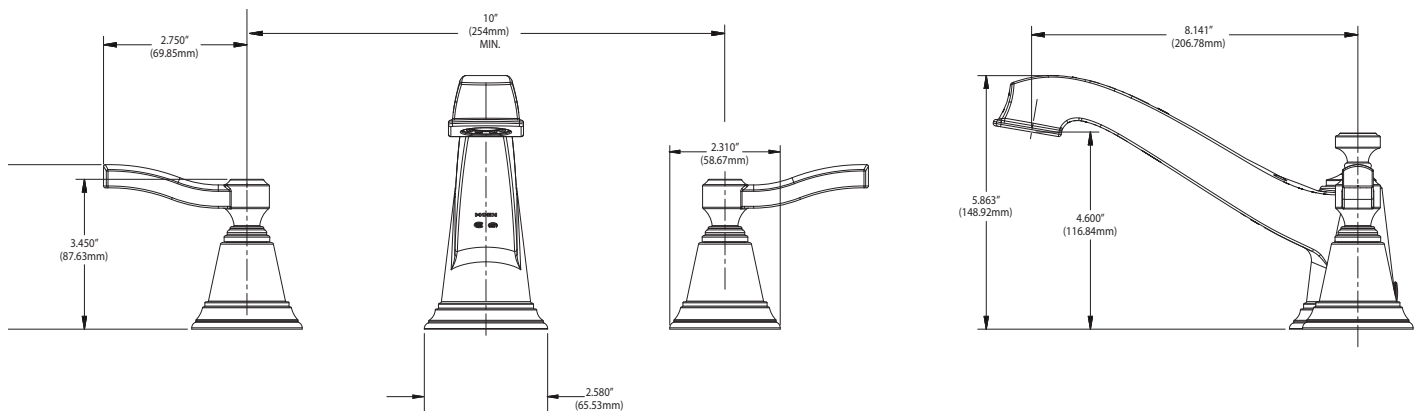

Buy it for looks. Buy it for life.®

Specifications

DESCRIPTION

- Metal construction with various finishes identified by suffix

OPERATION

- Lever style handles
- Rotate hot side handle counterclockwise to open (clockwise to close) and the cold side handle clockwise to open and (counterclockwise to close)

ROTHBURY™

Two-Handle Roman Tub Faucet Trim

Models: TS923 series

Valves: 4992, 4993, 4996

CRITICAL DIMENSIONS

(DO NOT SCALE)