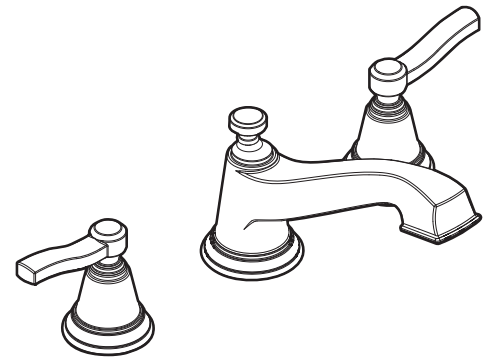

Buy it for looks. Buy it for life.®

Specifications

DESCRIPTION

- Metal construction with various finishes identified by suffix

OPERATION

- Lever style handles
- Rotate hot side handle counterclockwise to open (clockwise to close) and the cold side handle clockwise to open and (counterclockwise to close)

ROTHBURY™

Two-Handle Roman Tub Faucet Trim

Models: TS923 series

Valves: 4992, 4993, 4996

CRITICAL DIMENSIONS

(DO NOT SCALE)