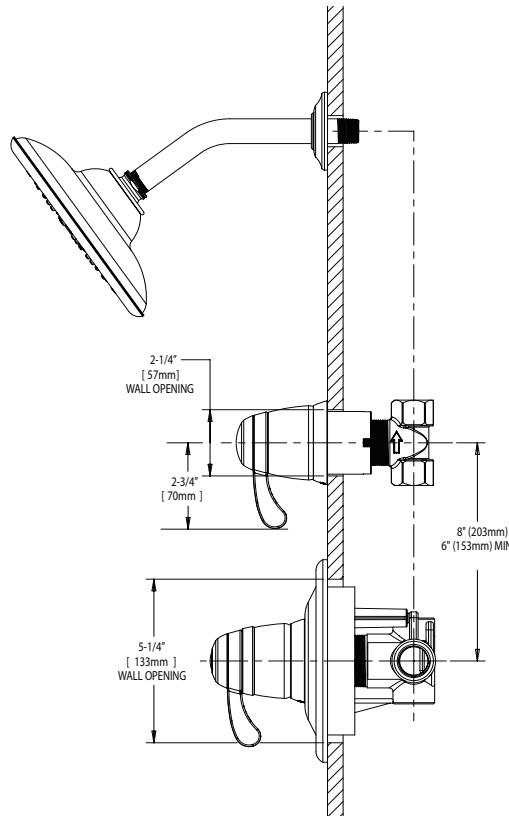

## FAUCET DESCRIPTION

- Metal construction with chrome plated, antique nickel, oil rubbed bronze, wrought iron, Lifeshine® brushed nickel, LifeShine® brushed bronze, pewter or antique bronze finish
- Includes 7" rainshower showerhead, arm and flange

## FLOW

- Showerhead limited to 2.5 gpm (9.5 L/min)

**Models:** TL3400, TL3400ORB, TL3400AN, TL3400BB, TL3400BN, TL3400WR, TL3400PW, TL3400AZ, TL3400BB

**Valves:** 3371, 3600  
(Sold separately)

## CRITICAL DIMENSIONS

(DO NOT SCALE)