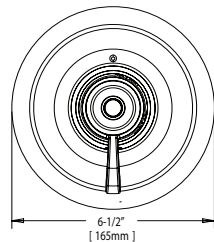

## FAUCET DESCRIPTION

- Metal construction with chrome plated, antique nickel, oil rubbed bronze, wrought iron, Lifeshine® brushed nickel, LifeShine® brushed bronze, pewter or antique bronze finish
- Includes 7" rainshower showerhead, arm and flange

## CRITICAL DIMENSIONS

(DO NOT SCALE)