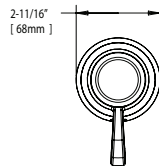

## FAUCET DESCRIPTION

- Metal construction with chrome plated, antique nickel, oil rubbed bronze, wrought iron, Lifeshine® brushed nickel, LifeShine® brushed bronze, pewter or antique bronze finish
- Includes 7" rainshower showerhead, arm and flange

**Models:** TL3400, TL3400ORB, TL3400AN, TL3400BB, TL3400BN, TL3400WR, TL3400PW, TL3400AZ, TL3400BB

**Valves:** 3371, 3600  
(Sold separately)

## CRITICAL DIMENSIONS

(DO NOT SCALE)