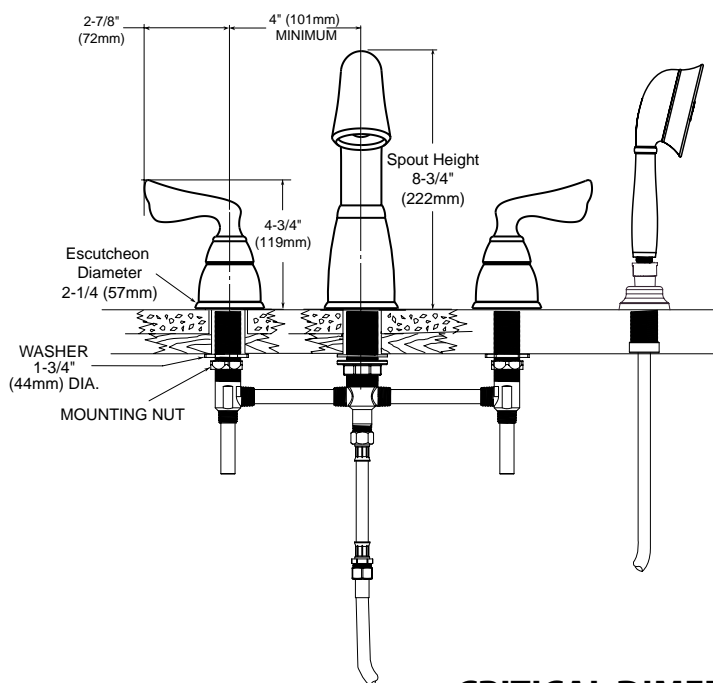

Buy it for looks. Buy it for life.®

Specifications

DESCRIPTION

- Metal construction with a chrome plated, chrome w/platinum, LifeShine® polished brass, satine, classic gold, or nickel finish. Ceramic construction with pebble cream finish.
- For installations from 8" (203mm) to 10" (254mm) centers
- Designed to be installed on decks up to 2-1/8" (54mm)
- The tub fill spout is a slip fit design and the supplies are 1/2" type K, copper tubing

OPERATION

- Lever style handles
- Rotate hot side handle counterclockwise to open (clockwise to close) and the cold side handle (clockwise to open) and (counterclockwise to close)

FLOW

- Designed to deliver 18 gpm at 40 psi.

ASCERI™ COLLECTION DECK MOUNT Two-Handle Roman Tub w/Built-In Diverter Valve Faucet

Models: T985, T985CP, T985CPM, T985STV,
T985NLBL, T985CGPC

Valve: 9997, 9999

CRITICAL DIMENSIONS

(DO NOT SCALE)

FOR MORE INFORMATION CALL: 1-800-BUY-MOEN
www.moen.com