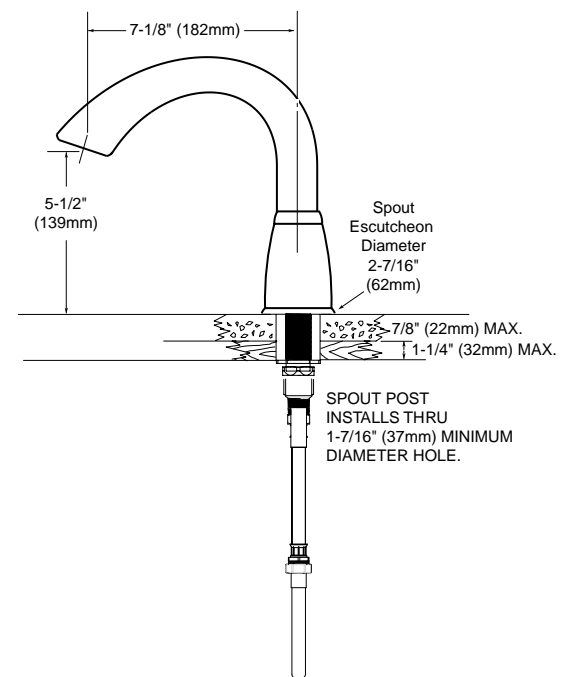

Buy it for looks. Buy it for life.®

Specifications

DESCRIPTION

- Metal construction with a chrome plated, chrome w/platinum, LifeShine® polished brass, satine, classic gold, or nickel finish. Ceramic construction with pebble cream finish.
- For installations from 8" (203mm) to 10" (254mm) centers
- Designed to be installed on decks up to 2-1/8" (54mm)
- The tub fill spout is a slip fit design and the supplies are 1/2" type K, copper tubing

OPERATION

- Lever style handles
- Rotate hot side handle counterclockwise to open (clockwise to close) and the cold side handle (clockwise to open) and (counterclockwise to close)

FLOW

- Designed to deliver 18 gpm at 40 psi.

ASCERI™ COLLECTION DECK MOUNT Two-Handle Roman Tub w/Built-In Diverter Valve Faucet

Models: T985, T985CP, T985CPM, T985STV,
T985NLBL, T985CGPC

Valve: 9997, 9999

CRITICAL DIMENSIONS

(DO NOT SCALE)

FOR MORE INFORMATION CALL: 1-800-BUY-MOEN
www.moen.com