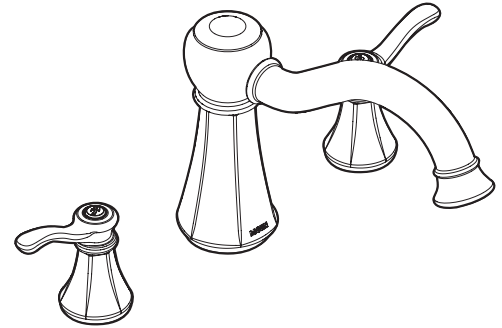

Buy it for looks. Buy it for life.®

Specifications

DESCRIPTION

- Metal construction with various finishes identified by suffix

OPERATION

- Lever style handles with hot and cold indicators
- Rotate hot side handle counterclockwise to open (clockwise to close) and the cold side handle clockwise to open and (counterclockwise to close)

VESTIGE™ Two-Handle Roman Tub Faucet Trim

Models: T932 series

Valves: 4992, 4993, 4996, 4997, 4999, 64997, 64999

CRITICAL DIMENSIONS

(DO NOT SCALE)