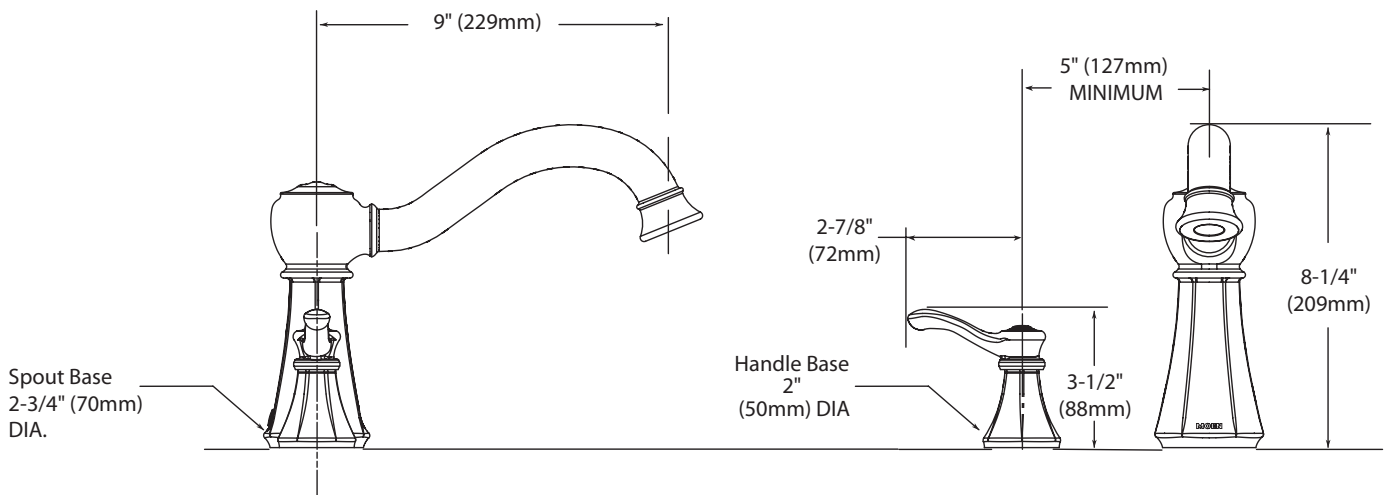

VESTIGE™ Two-Handle Roman Tub Faucet Trim

Models: T932 series

Valves: 4992, 4993, 4996, 4997, 4999, 64997, 64999

CRITICAL DIMENSIONS

(DO NOT SCALE)