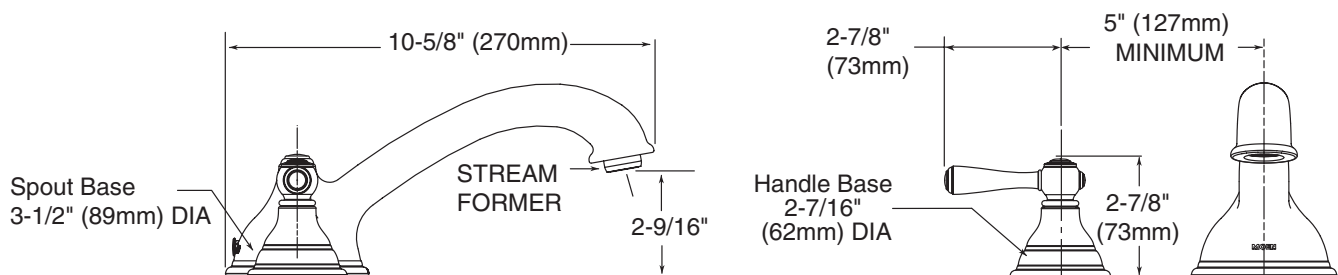

Buy it for looks. Buy it for life.®

Specifications

DESCRIPTION

- Metal construction with various finishes identified by suffix
- Hot and Cold indicators included

OPERATION

- Lever style handles
- Rotate hot side handle counterclockwise to open (clockwise to close) and the cold side handle clockwise to open and (counterclockwise to close)

KINGSLEY™

Two-Handle Roman Tub Faucet Trim

Models: T910 series

Valves: 4992, 4993, 4996, 4997, 4999, 64997, 64999

CRITICAL DIMENSIONS

(DO NOT SCALE)