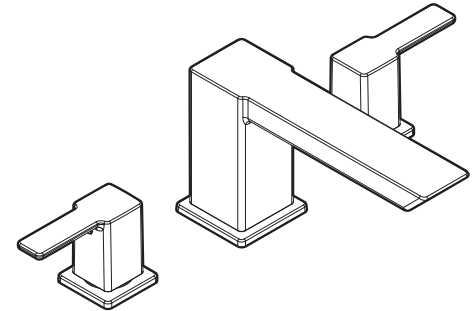

Buy it for looks. Buy it for life.®

Specifications

DESCRIPTION

- Metal construction with chrome plated finish.
- Includes hot and cold temperature indicator

OPERATION

- Lever style handles
- Rotate hot side handle counterclockwise to open (clockwise to close) and the cold side handle clockwise to open and (counterclockwise to close)

90 DEGREE™

Two-Handle Roman Tub Faucet Trim

Models: T903 series

Valves: 4992, 4993, 4996

CRITICAL DIMENSIONS

(DO NOT SCALE)