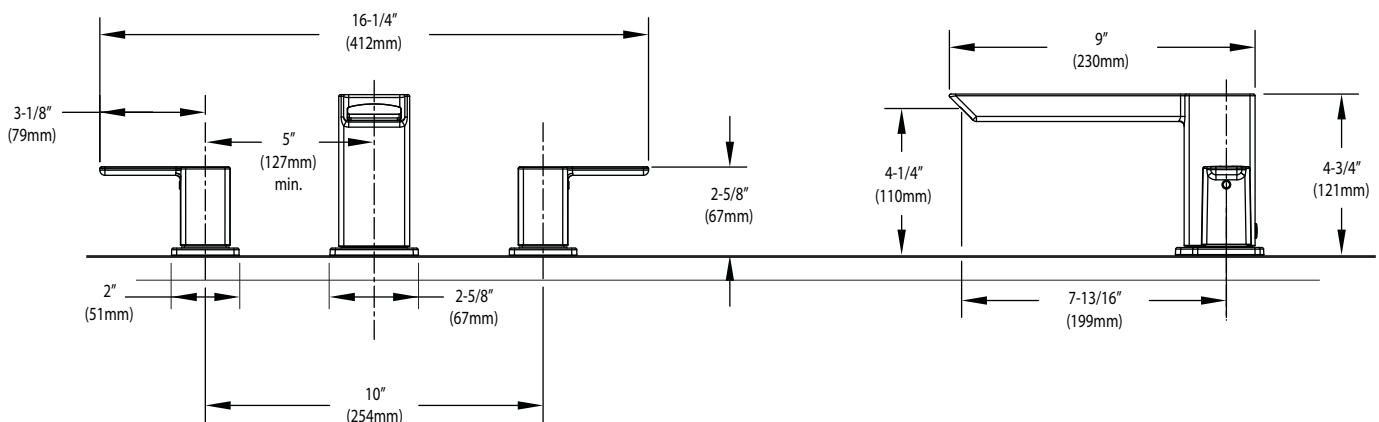

90 DEGREE™

Two-Handle Roman Tub Faucet Trim

Models: T903 series

Valves: 4992, 4993, 4996

CRITICAL DIMENSIONS

(DO NOT SCALE)