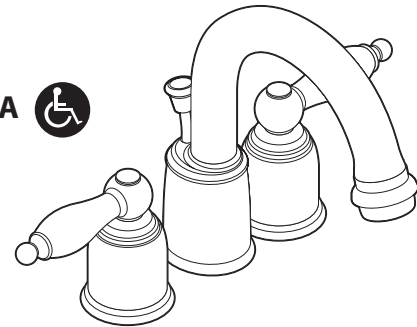

Buy it for looks. Buy it for life.®

Specifications

DESCRIPTION

- Metal construction with chrome plated, LifeShine® brushed nickel, chrome w/porcelain, chrome w/LifeShine® polished brass, satine, or satine w/ LifeShine polished brass accents
- 1/2" IPS connections
- Includes metal pop-up waste assembly
- Includes hot (red) and cold (blue) temperature indicators

OPERATION

- Lever style handles
- Maximum handle rotation angle is 90° to full on for either handle. Rotate Hot side, counterclockwise to open (clockwise to close). Rotate Cold side, clockwise to open (counterclockwise to close)

FLOW

- Aerator is limited to 2.2 gpm (8.3 L/min)

CARTRIDGE

- 1224 cartridge design
- Nonmetallic and stainless steel material

STANDARDS

- Third party certified to meet CSA B-125, ASME A112.18.1M and all applicable requirements referenced therein
- Certified to ANSI/NSF 61/9
- Complies with California Proposition 65 and with the Federal Safe Drinking Water Act

WARRANTY

- Lifetime limited warranty against leaks, drips and finish defects to the original consumer purchaser
- 5 year warranty if used in commercial installations

CASTELBY™
Two-Handle Mini-Widespread Lavatory Faucet

Models: T4945, T4945BN, T4945CP, T4945CPC, T4945ST, T4945STST

Valve: 9300, 69300

NOTE: THIS FAUCET IS DESIGNED TO BE INSTALLED THRU 3 HOLES, 1-1/8" (29mm) MIN. DIA.