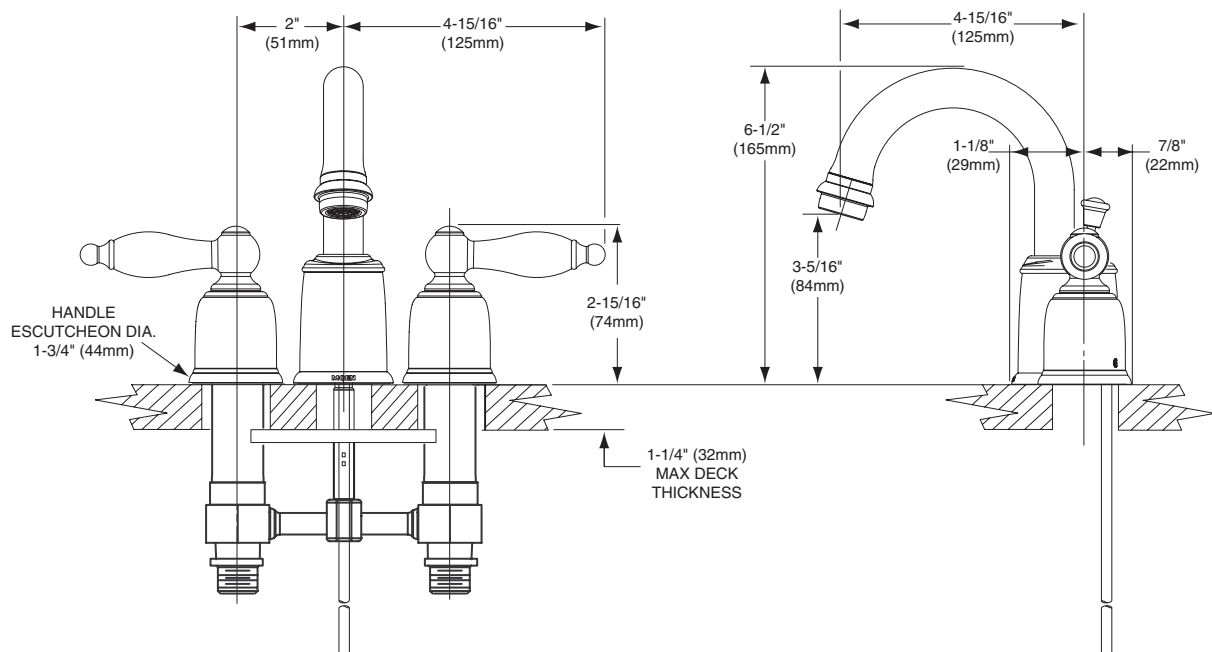

**Models:** T4945, T4945BN, T4945CP, T4945CPC, T4945ST, T4945STST

**Valve:** 9300, 69300

**NOTE:** THIS FAUCET IS DESIGNED TO BE INSTALLED THRU 3 HOLES, 1-1/8" (29mm) MIN. DIA.