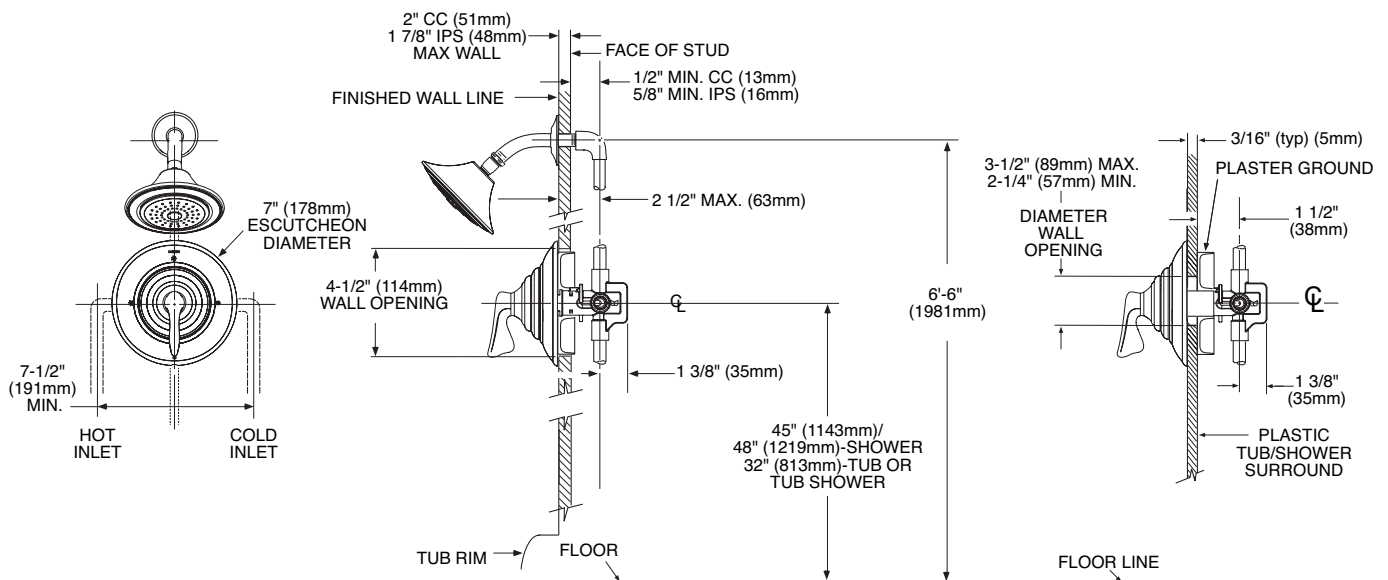

## FLOW

- Showerhead is limited to 2.5 gpm (9.5 L/min)

## ASCERI™ POSI-TEMP® Single-Handle Shower Valve Trim

**Models:** T2806, T2806CP,  
T2806CPM, T2806STV, T2806CGPC

**Discontinued Model:**  
T2806NLBL

**THICK WALL APPLICATION**

**THIN WALL APPLICATION**

## CRITICAL DIMENSIONS

(DO NOT SCALE)

FOR MORE INFORMATION CALL: 1-800-BUY-MOEN

www.moen.com