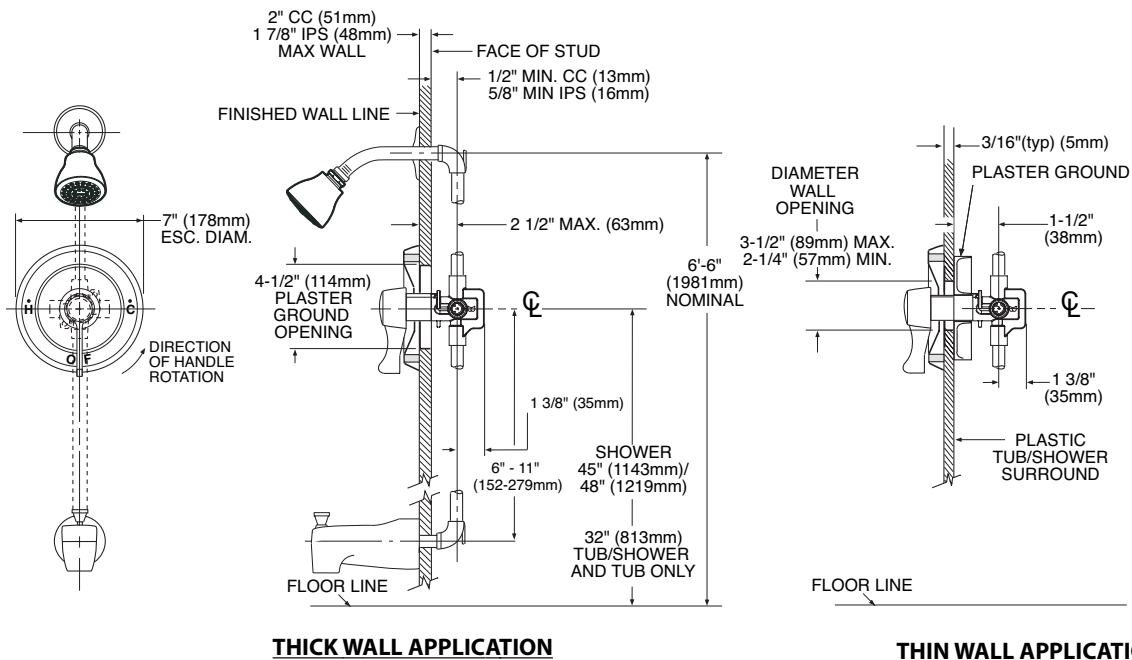

CRITICAL DIMENSIONS

(DO NOT SCALE)