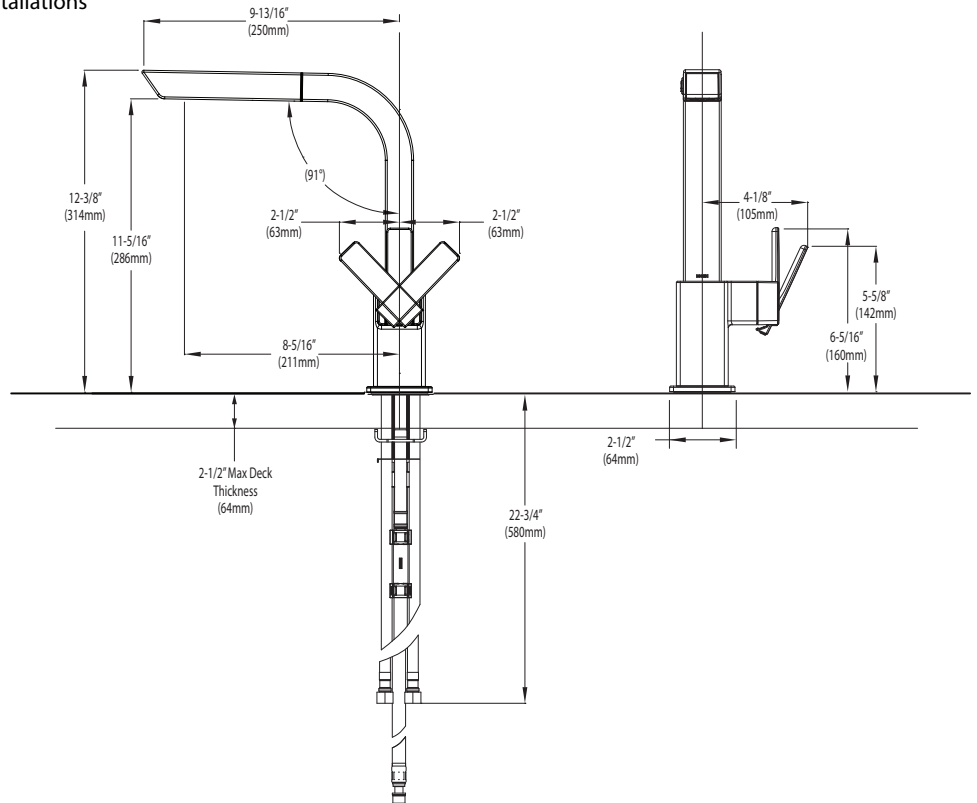

## FAUCET DESCRIPTION

- Reflex™ system offers smooth operation, easy movement and secure docking
- Metal construction with various finishes identified by suffix
- Quick connect installation
- Pullout spray with braided hose
- Flexible supply lines with 3/8" fittings connect directly to supply stops
- High arc spout provides height and reach to fill or clean large pots while pull out wand provides the maneuverability for cleaning or rinsing
- 360° rotating spout

## 90 DEGREE™ Single Handle High Arc Pull Out Kitchen Faucet

Model: S7597 series

**NOTE:** THIS FAUCET IS DESIGNED TO BE INSTALLED THRU 1 HOLE, 1-1/2" (38mm) DIA.

## CRITICAL DIMENSIONS

(DO NOT SCALE)