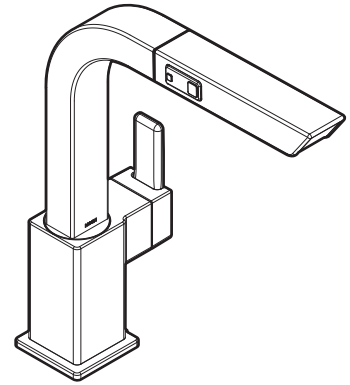

OPERATION

- Lever style handle
- Operates with less than 5lbs. of force
- Operates in stream or spray mode in the pullout or retracted position
- When filling a vessel outside the sink, the pause feature conveniently stops the water flow as the wand passes over the counter top
- Temperature controlled by 100° arc of handle travel

FLOW

- Flow is limited to 1.5 gpm (5.7 L/min) at 60 psi

CARTRIDGE

- 1255™ Duralast™ cartridge for Single-Handle Faucets

STANDARDS

- Third party certified to IAPMO Green, ASME A112.18.1/CSA B125.1 and all applicable requirements referenced therein including NSF 61/9
- Meets CalGreen and Georgia SB370 requirements
- Contains no more than 0.25% weighted average lead content
- Complies with California Proposition 65 and with the Federal Safe Drinking Water Act
- The backflow protection system in the device consists of two independently operating check valves, a primary and a secondary which prevent backflow

- ADA for lever handle

WARRANTY

- Lifetime limited warranty against leaks, drips and finish defects to the original consumer purchaser
- 5 year warranty if used in commercial installations

90 DEGREE™ Single Handle High Arc Pull Out Kitchen Faucet

Model: S7597 series

NOTE: THIS FAUCET IS DESIGNED TO BE INSTALLED THRU 1 HOLE, 1-1/2" (38mm) DIA.