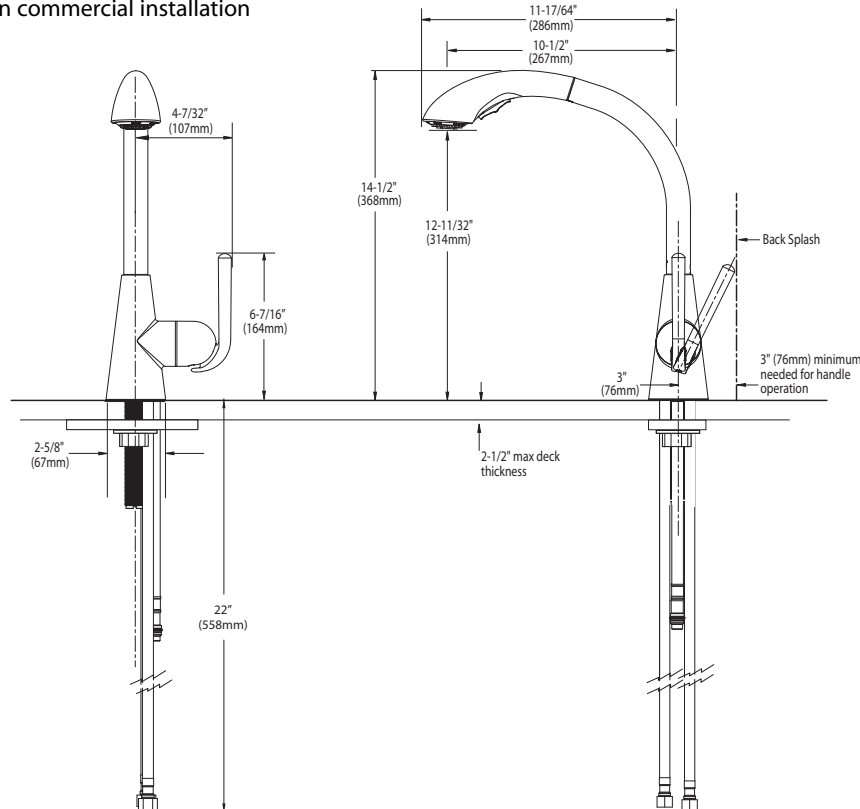

OPERATION

- Lever style handle
- Operates with less than 5 lbs. of force
- Operates in stream or spray mode in the pullout or retracted position
- When filling a vessel outside the sink, the pause feature conveniently stops the flow of water as the wand passes over the counter top

FLOW

- Flow is limited to 2.2 gpm (8.3 L/min) at 60 psi

CARTRIDGE

- Ceramic disc cartridge
- Non-metallic, non-ferrous and ceramic materials

STANDARDS

- Third party certified to ASME A112.18.1/CSA B125.1 and all applicable requirements referenced therein including NSF 61/9
- Complies with California Proposition 65 and with the Federal Safe Drinking Water Act

- **ADA**  for lever handle
- The backflow protection system in the device consists of two independently operating check valves, a primary and a secondary which prevent backflow

WARRANTY

- Lifetime limited warranty against leaks, drips and finish defects to the original consumer purchaser
- 5 year warranty if used in commercial installation

ASCENT™ 90 Single Handle High Arc Pullout Kitchen Faucet

Model: S71709 series

NOTE: THIS FAUCET IS DESIGNED TO BE INSTALLED THRU 1 HOLE, 1-1/2" (38mm) MIN. DIA.

CRITICAL DIMENSIONS

(DO NOT SCALE)

FOR MORE INFORMATION CALL: 1-800-BUY-MOEN