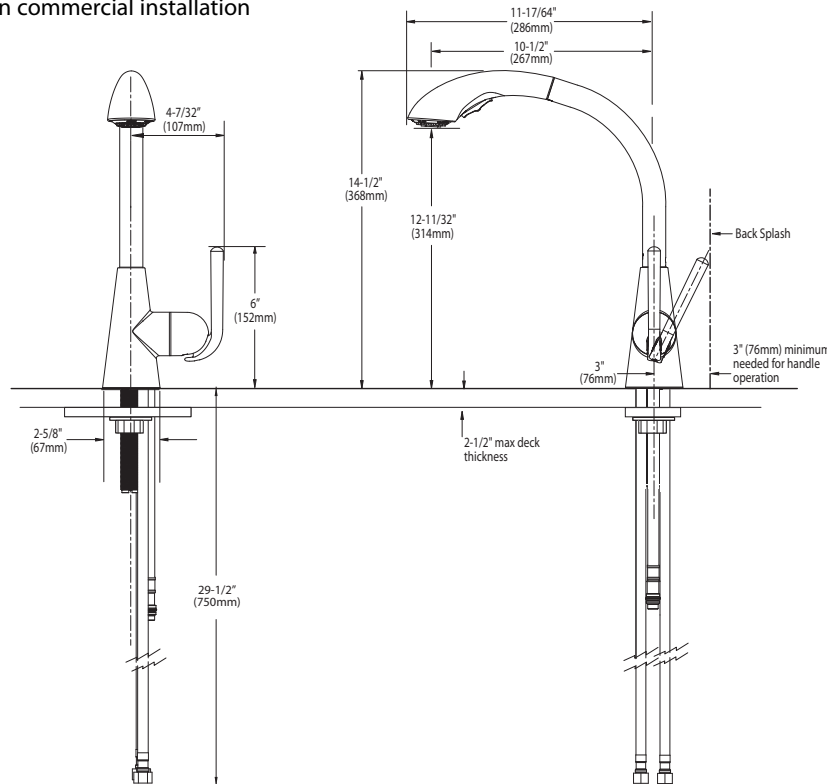

Buy it for looks. Buy it for life.®

There is more than 1 version of this model.
Page down to identify the version you have.

DESCRIPTION

- Metal construction with various finishes identified by suffix
- Hydrolock® quick connect installation
- Pullout spray with 68" braided hose
- Flexible supply lines with 3/8" compression fittings
- 360° rotating spout provides ability to install handle on either side

OPERATION

- Lever style handle
- Operates with less than 5 lbs. of force
- Operates in stream or spray mode in the pullout or retracted position
- When filling a vessel outside the sink, the pause feature conveniently stops the flow of water as the wand passes over the counter top

Specifications

ASCENT™ 90 Single Handle High Arc Pullout Kitchen Faucet

Model: S71709 series

NOTE: THIS FAUCET IS DESIGNED TO BE INSTALLED THRU 1 HOLE, 1-1/2" (38mm) MIN. DIA.

CRITICAL DIMENSIONS

(DO NOT SCALE)

FOR MORE INFORMATION CALL: 1-800-BUY-MOEN

www.moen.com

Buy it for looks. Buy it for life.®

Specifications

DESCRIPTION

- Metal construction with various finishes identified by suffix
- Hydrolock® quick connect installation
- Pullout spray with 68" braided hose
- Flexible supply lines with 3/8" fittings connect directly to supply stop
- 360° rotating spout provides ability to install handle on either side