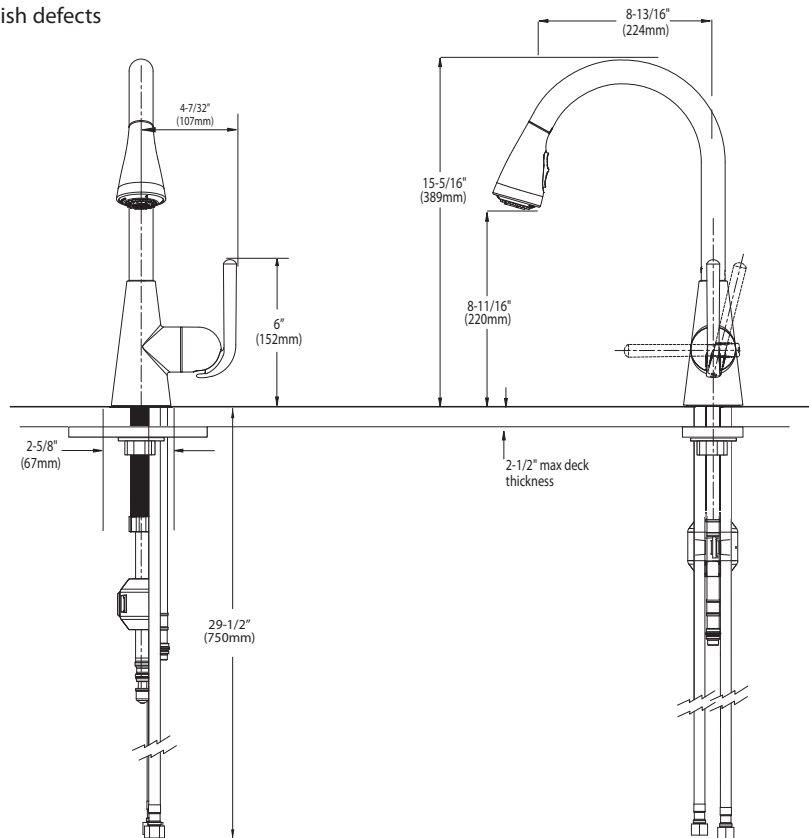

Buy it for looks. Buy it for life.®

Specifications

*There is more than 1 version of this model.
Page down to identify the version you have.*

DESCRIPTION

- Reflex™ pull-down system offers smooth operation, easy movement and secure docking
- Metal construction with various finishes identified by suffix
- Quick connect installation
- Pullout spray with 68" braided hose
- Flexible supply lines with 3/8" compression fittings
- 360° rotating spout

ASCENT™ Single Handle High Arc Pullout Kitchen Faucet

Model: S71708 series

NOTE: THIS FAUCET IS DESIGNED TO BE INSTALLED THRU 1 HOLE, 1-1/2" (38mm) MIN. DIA.

CRITICAL DIMENSIONS

(DO NOT SCALE)

FOR MORE INFORMATION CALL: 1-800-BUY-MOEN

www.moen.com

Buy it for looks. Buy it for life.®

Specifications

DESCRIPTION

- Metal construction with various finishes identified by suffix
- Quick connect installation
- Pullout spray with 68" braided hose
- Flexible supply lines with 3/8" fittings connect directly to supply stop
- 360° rotating spout

OPERATION

- Lever style handle
- Operates with less than 5 lbs. of force
- Operates in stream or spray mode in the pullout or retracted position

FLOW

- Flow is limited to 2.2 gpm (8.3 L/min) at 60 psi

CARTRIDGE