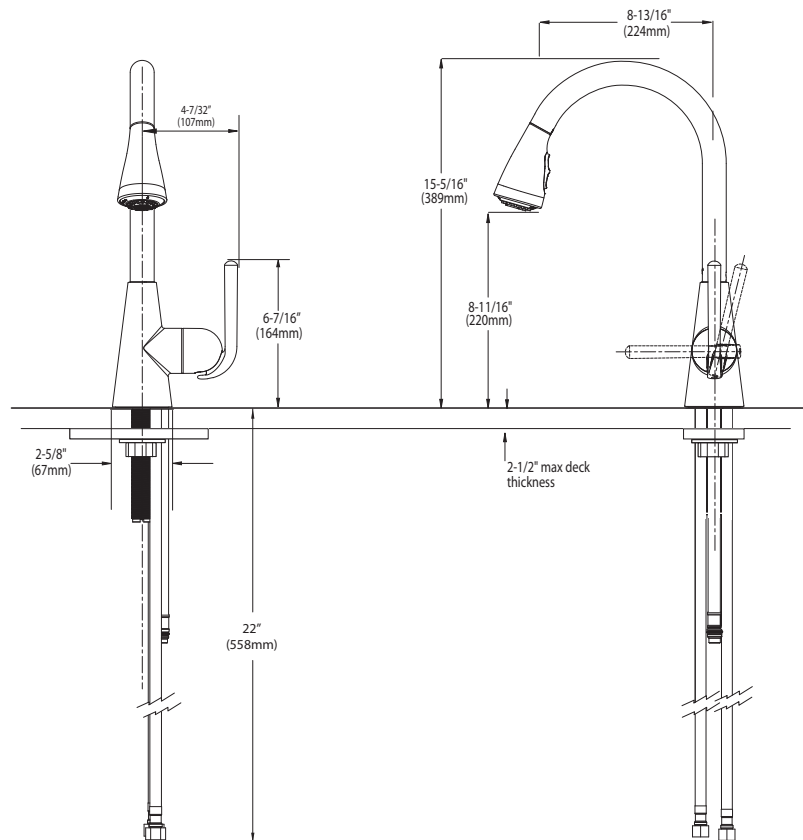

Buy it for looks. Buy it for life.®

Specifications

*There is more than 1 version of this model.
Page down to identify the version you have.*

DESCRIPTION

- Reflex™ pull-down system offers smooth operation, easy movement and secure docking
- Metal construction with various finishes identified by suffix
- Quick connect installation
- Pullout spray with 68" braided hose
- Flexible supply lines with 3/8" compression fittings
- 360° rotating spout

- 1255™ Duralast™ cartridge for Single-Handle Faucets

STANDARDS

- Third party certified to ASME A112.18.1/CSA B125.1 and all applicable requirements referenced therein including NSF 61/9
- Complies with California Proposition 65 and with the Federal Safe Drinking Water Act
- **ADA**  for lever handle

- The backflow protection system in the device consists of two independently operating check valves, a primary and a secondary which prevent backflow

WARRANTY

- Lifetime limited warranty against leaks, drips and finish defects to the original consumer purchaser
- 5 year warranty if used in commercial installation

ASCENT™ Single Handle High Arc Pullout Kitchen Faucet

Model: S71708 series

NOTE: THIS FAUCET IS DESIGNED TO BE INSTALLED THRU 1 HOLE, 1-1/2" (38mm) MIN. DIA.

CRITICAL DIMENSIONS

(DO NOT SCALE)

FOR MORE INFORMATION CALL: 1-800-BUY-MOEN