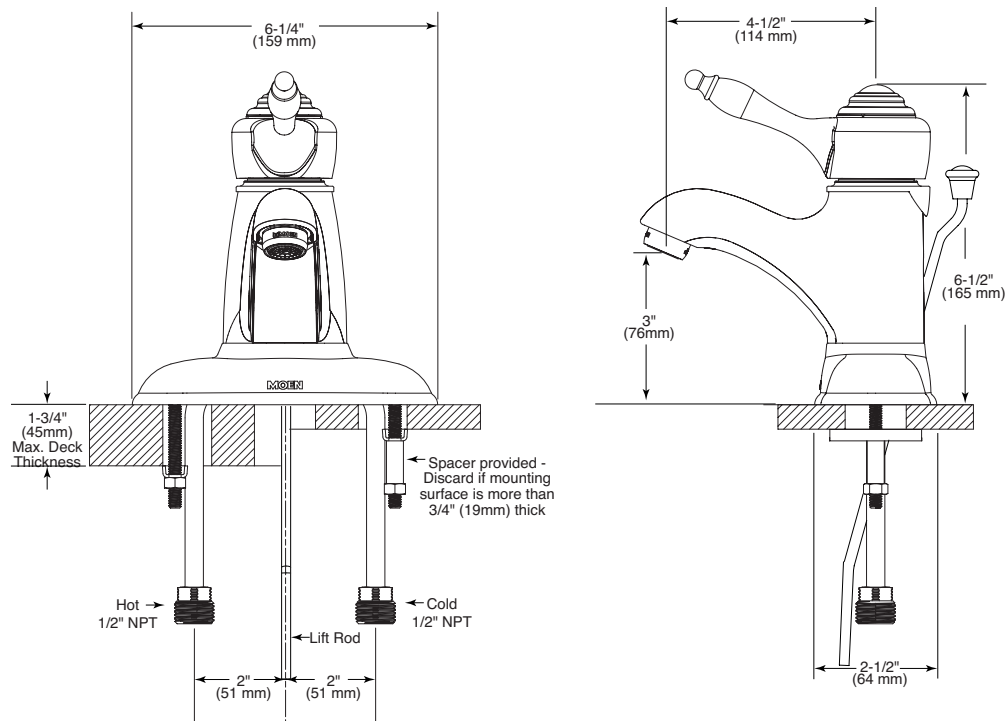

OPERATION

- Pivot action lever style handle
- Temperature controlled through 180° arc of handle travel

FLOW

- Aerator is limited to 2.2 gpm (8.3 L/min)

CARTRIDGE

- 1225 cartridge design
- Nonmetallic/nonferrous and stainless steel material
- Can accommodate reversed piping and back to back installations

Models: L4612, L4612BN, L4612CP,
L4612P, L4612ST

Bulk Model: L64612
(Bulk Packed 12 per Carton)

**NOTE: THIS FAUCET IS DESIGNED TO BE
INSTALLED THRU 3-1" DIA. HOLES, 4" ON CENTER**

CRITICAL DIMENSIONS

(DO NOT SCALE)