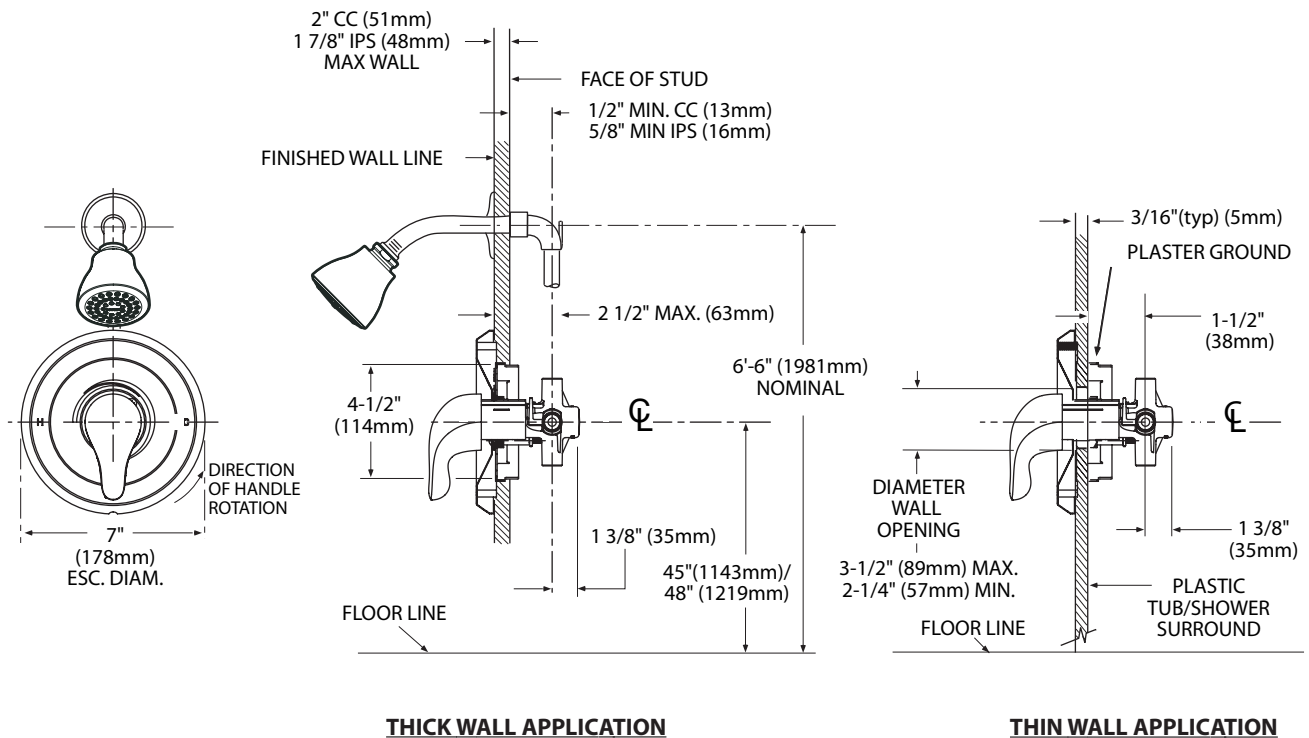

## DESCRIPTION

- Chrome plated metal construction
- Pressure balancing cycle valve design with an adjustable temperature limit stop
- 1/2" CC connections
- Includes showerhead, arm and flange

## FLOW

- Showerhead is limited to 2.5 gpm (9.5 L/min) Max

## STANDARDS

- Third party certified to meet CSA B-125, ASSE 1016, ASME A112.18.1M, ANSI A117.1 and all applicable requirements referenced therein

ADA 

**CHATEAU® POSI-TEMP®**  
Single-Handle Shower Valve  
Model: L2352

## CRITICAL DIMENSIONS

(DO NOT SCALE)