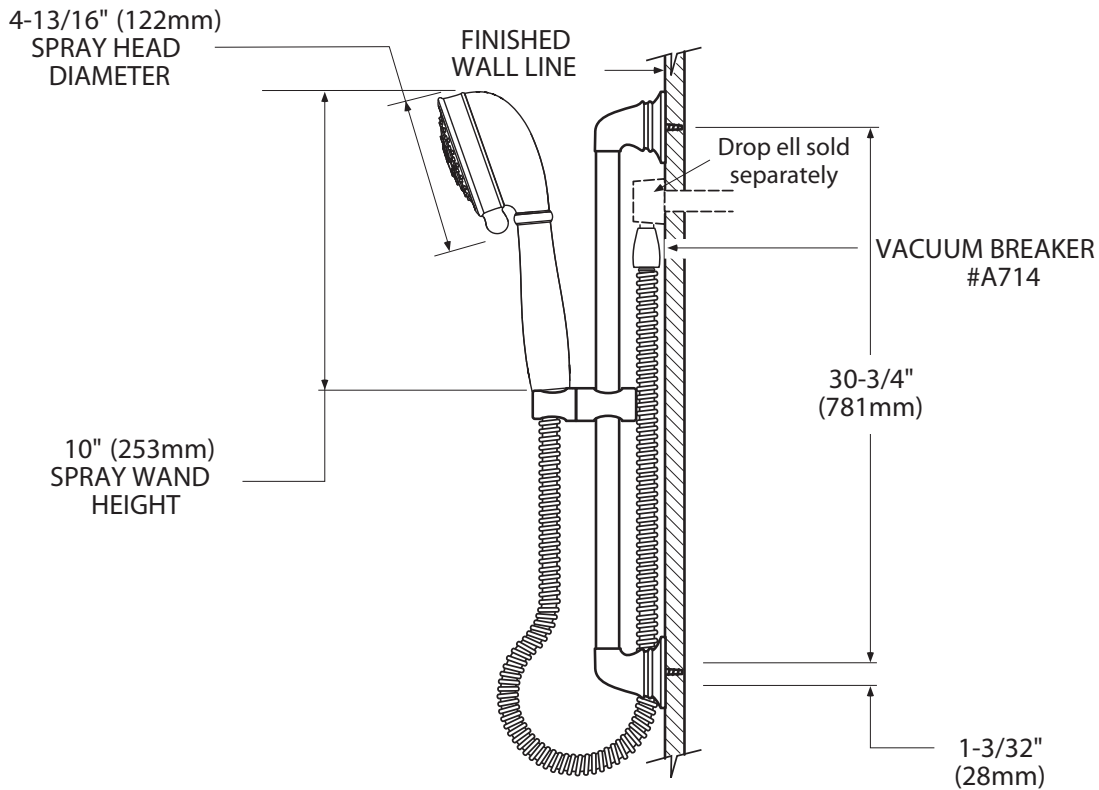

CRITICAL DIMENSIONS

(DO NOT SCALE)