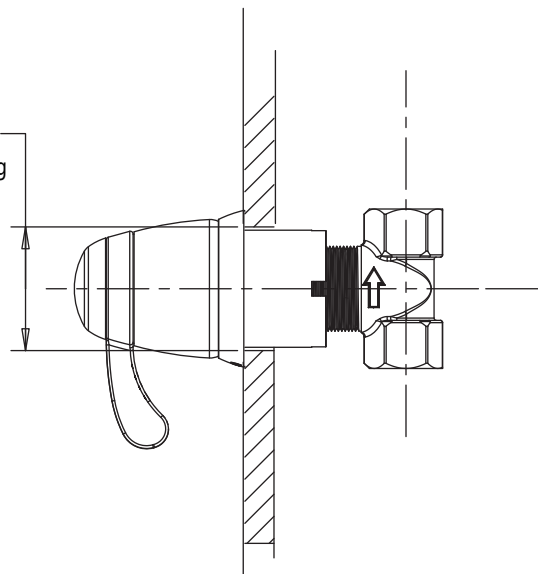

Specifications

MOEN® Single Function Flow Valve Trim

Models: TL3600, TL3600BN, TL3600AN,
TL3600WR, TL3600PW, TL3600ORB,
TL3600AZ

Valve: 3600

2-11/16"
(68mm)

2-1/8"
(54mm)
Wall Opening

CRITICAL DIMENSIONS

(DO NOT SCALE)