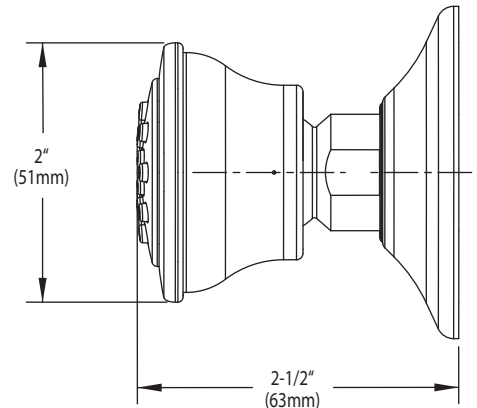

A501 Series

CRITICAL DIMENSIONS

(DO NOT SCALE)

Buy it for looks. Buy it for life.®

Specifications

DESCRIPTION

- Handheld shower (non-metallic)
- 69" double interlock spiral hose (metal)
- Vacuum breaker
- 30" slide bar with push button height selection
- Available in chrome, Lifeshine™ brushed nickel, oil rubbed bronze or antique bronze finish

OPERATION

- 4-Function massage, vigorous, full and combination: rotate outer ring to select
- Wall bracket rotates to adjust angle of hand shower

FLOW

- Designed to deliver 2.5 gpm (9.5 L/min) at 60 psi

STANDARDS