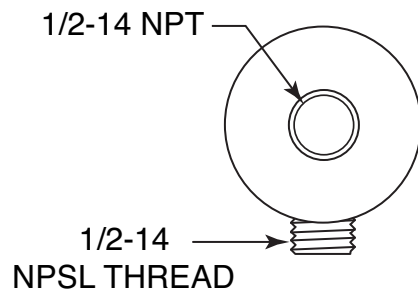

Buy it for looks. Buy it for life.®

Specifications

DESCRIPTION

- Metal construction with a chrome plated, antique nickel, brushed nickel, classic gold, platinum, satine, wrought iron, polished brass, nickel brushed bronze, pewter, glacier or antique bronze finish

WARRANTY

- Warranted for one year against material or manufacturing defects

Models: A725 series

BACK VIEW

SIDE VIEW

CRITICAL DIMENSIONS

(DO NOT SCALE)