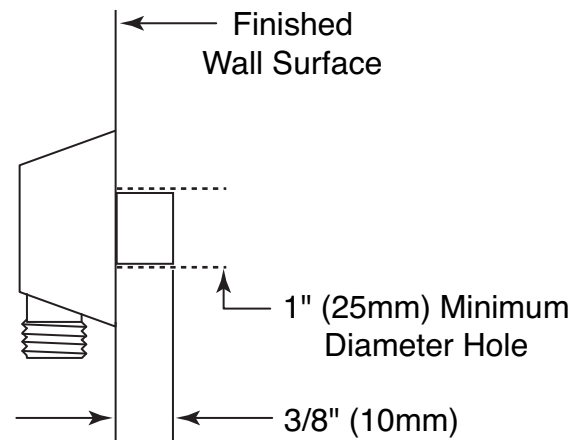

SIDE VIEW

CRITICAL DIMENSIONS

(DO NOT SCALE)