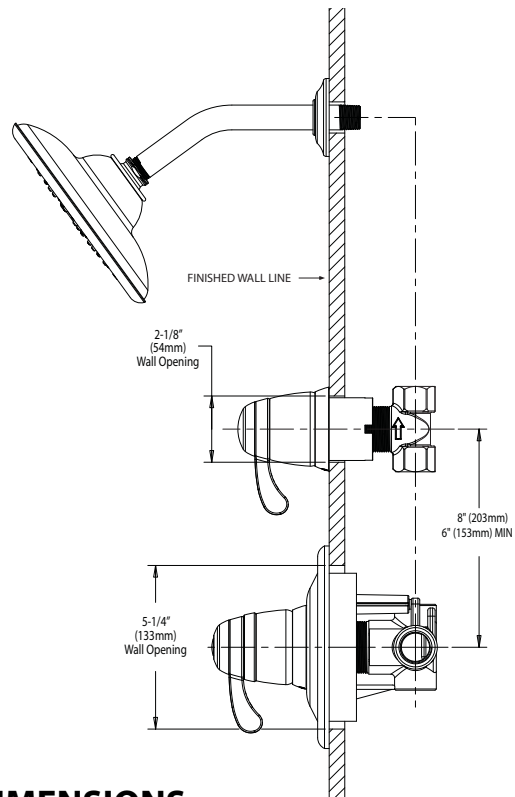

CRITICAL DIMENSIONS

(DO NOT SCALE)