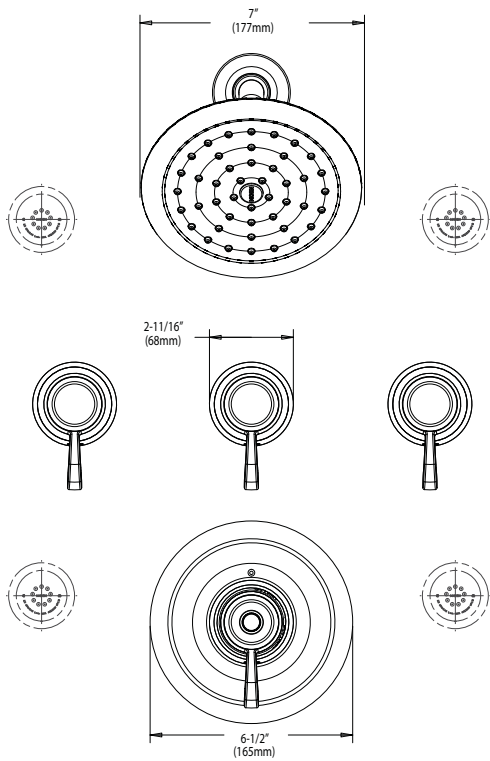

FLOW

- Showerhead and handshower are limited to 2.5 gpm (9.5 L/min)
- Bodysprays limited to 1.75 gpm each (6.6 L/min)

CARTRIDGE

- 30156 thermostatic cartridge design with non metallic/nonferrous materials
- 130157 volume ceramic disc cartridge design

Specifications

MOEN®

3/4" Thermostatic Vertical Spa

Models: 275, 275BN, 275ORB, 275AZ

Valve Models: 3371, 3600

(Sold separately)

CRITICAL DIMENSIONS

(DO NOT SCALE)

A501 Series

CRITICAL DIMENSIONS

(DO NOT SCALE)

Buy it for looks. Buy it for life.®

Specifications

DESCRIPTION

- Handheld shower (non-metallic)
- 69" double interlock spiral hose (metal)
- Vacuum breaker
- 30" slide bar with push button height selection
- Available in chrome, Lifeshine™ brushed nickel, oil rubbed bronze or antique bronze finish