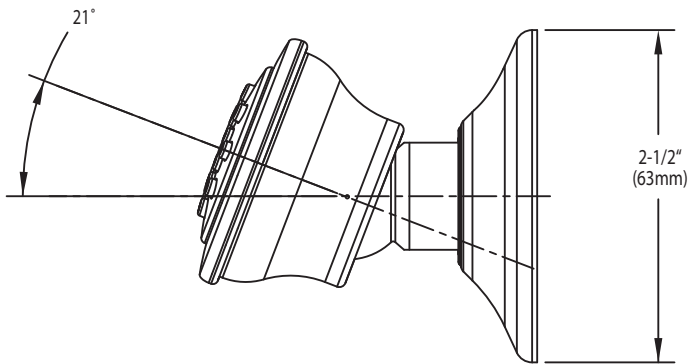

A501 Series

CRITICAL DIMENSIONS

(DO NOT SCALE)

Buy it for looks. Buy it for life.®

Specifications

DESCRIPTION

- Handheld shower (non-metallic)
- 69" double interlock spiral hose (metal)
- Vacuum breaker
- 30" slide bar with push button height selection
- Available in chrome, Lifeshine™ brushed nickel, oil rubbed bronze or antique bronze finish