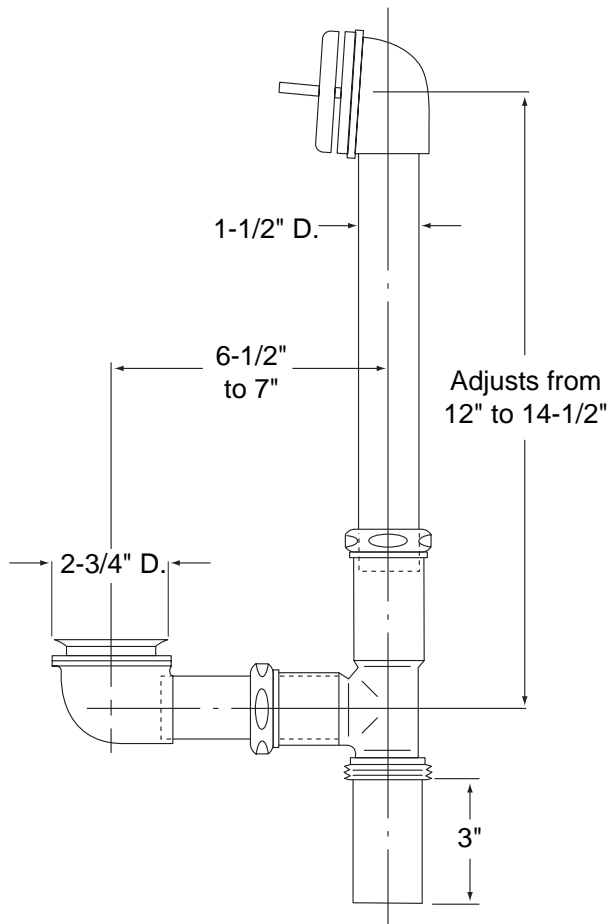

Buy it for looks. Buy it for life.®

Specifications

DESCRIPTION

- Trip Lever bath waste with 1-1/2" hi-tee for 14" and 16" tubs
- 20 gauge brass tube
- Adjustable trip lever
- 1-1/4" waste shoe
- All Metal trim
- Removeable grid strainer
- Available Finishes
 - Chrome
 - Brushed Chrome
 - LifeShine® Polished Brass
 - LifeShine® Satine
 - LifeShine® Brushed Nickel
 - LifeShine® Brushed Bronze
 - Pewter
 - Platinum
 - Wrought Iron
 - Oil Rubbed Bronze
 - Antique Nickel
 - Antique Bronze

CRITICAL DIMENSIONS

(DO NOT SCALE)