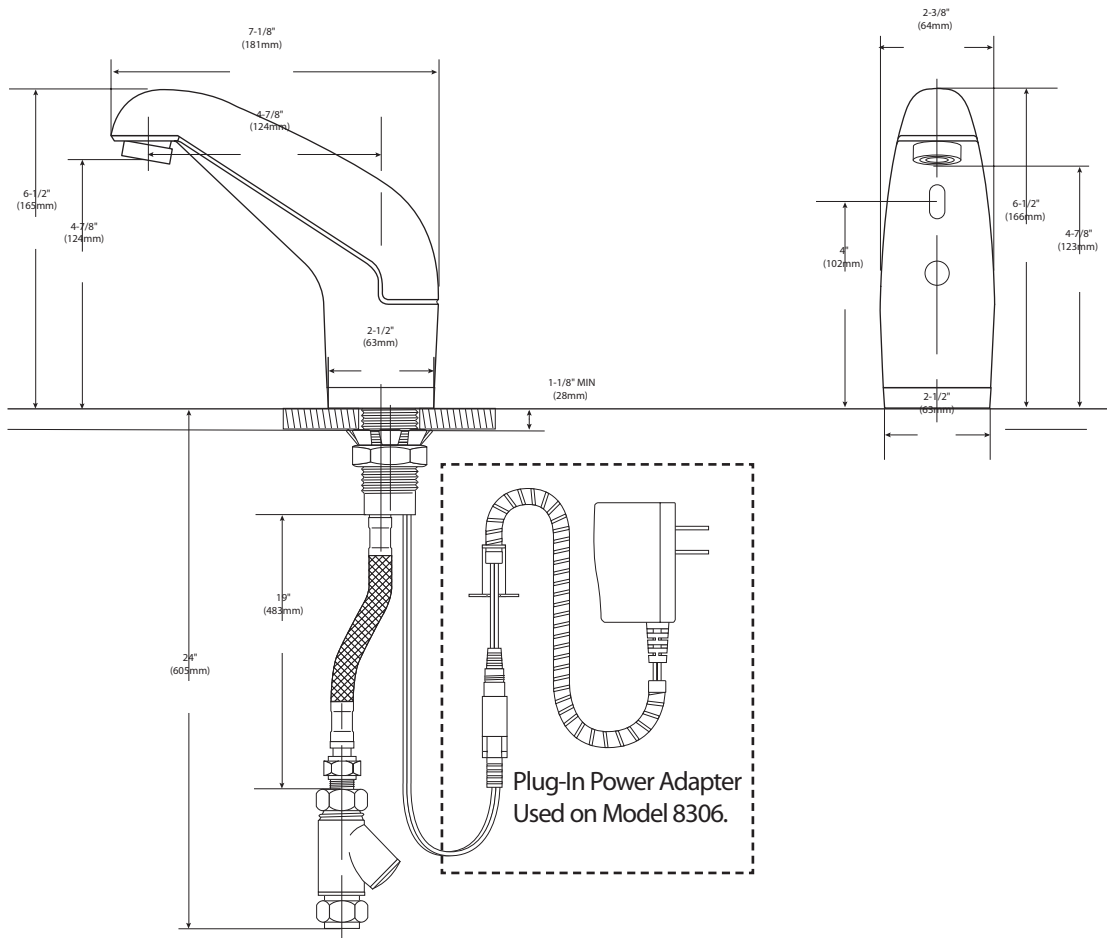

**DESCRIPTION**

- Metal construction with chrome plated finish
- 2 piece clamshell design
- Modern styling
- Single mount
- Vandal resistant
- Flexible stainless steel supply tube

**OPERATION**

- Self-adapting distant adjustment
- 30 second time-out feature
- Low battery indicator
- Battery 4(AA) or AC powered
- In-line filter included

ADA

**Non-Mixing Electronic Faucet**

**Models:** 8305 (Battery)  
8306 (AC)

**CRITICAL DIMENSIONS**

(DO NOT SCALE)