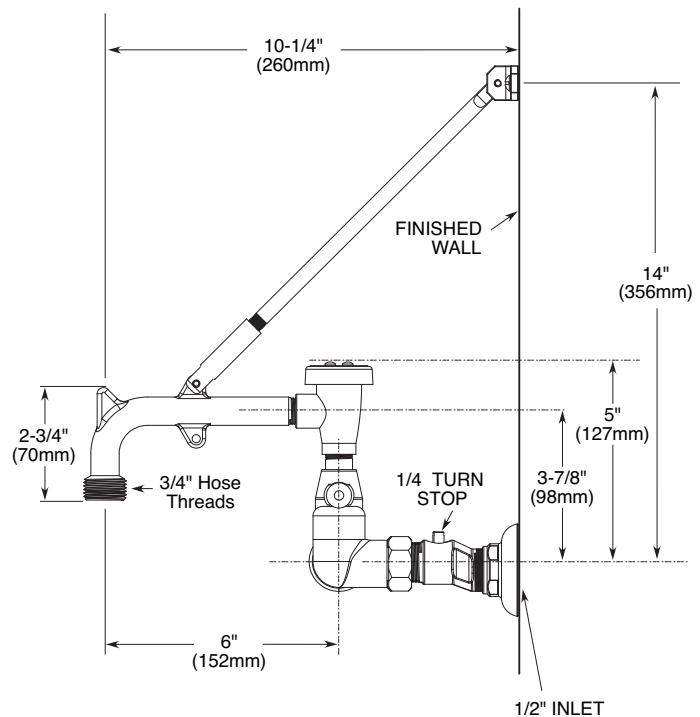

FAUCET DESCRIPTION

- Brass construction, chrome finish
- Vacuum-breaker spout with garden hose thread
- 1/2" IPS connections
- Vandal resistant torx head screws

OPERATION

- Lever style handles with hot and cold color indicators

FLOW

- Unrestricted

CARTRIDGE

- Ceramic disc cartridge
- 1/4 turn operation
- Nonmetallic and nonferrous material

STANDARDS

- Third party certified by IAPMO and CSA to meet ASME A112.18.1, ICC A117.1 and all applicable specifications referenced therein
- ADA  for lever handles

WARRANTY

- Warranted for 5 years against material or manufacturing defects

Two-Handle Service Sink Faucet

Model: 8124 (Chrome)

CRITICAL DIMENSIONS

(DO NOT SCALE)