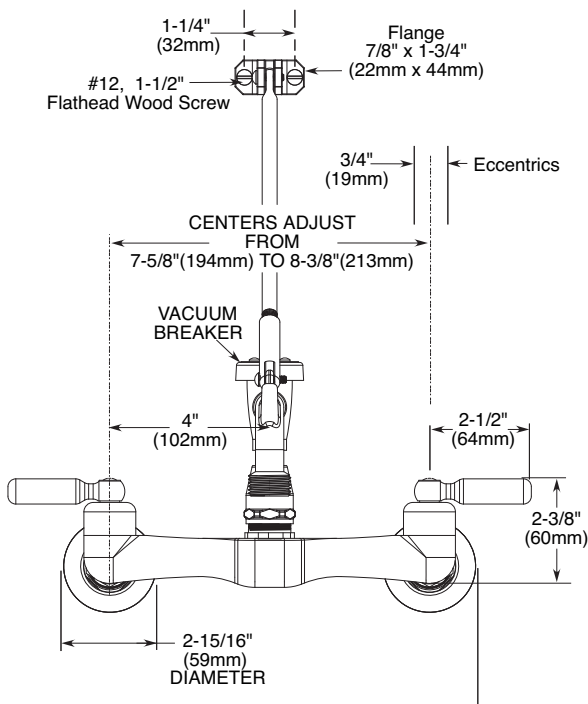

FAUCET DESCRIPTION

- Brass construction, chrome finish
- Vacuum-breaker spout with garden hose thread
- 1/2" IPS connections
- Vandal resistant torx head screws

OPERATION

- Lever style handles with hot and cold color indicators

FLOW

- Unrestricted

CARTRIDGE

- Ceramic disc cartridge
- 1/4 turn operation
- Nonmetallic and nonferrous material

STANDARDS

- Third party certified by IAPMO and CSA to meet ASME A112.18.1, ICC A117.1 and all applicable specifications referenced therein
- ADA  for lever handles

WARRANTY

- Warranted for 5 years against material or manufacturing defects

Two-Handle Service Sink Faucet

Model: 8124 (Chrome)

CRITICAL DIMENSIONS

(DO NOT SCALE)