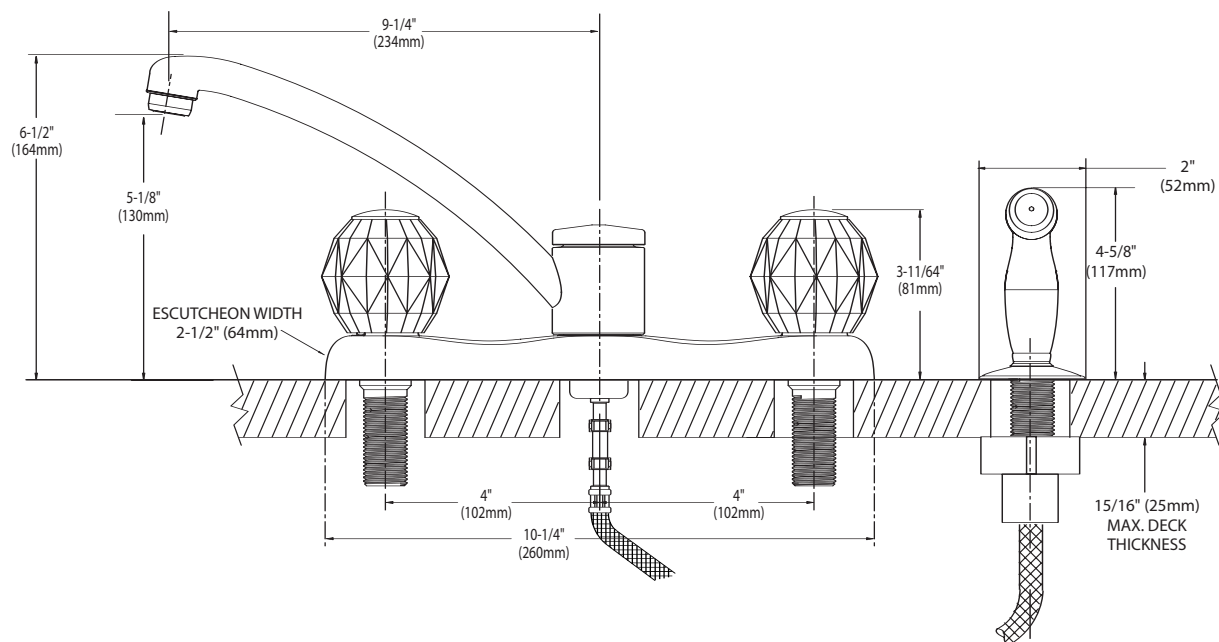

Buy it for looks. Buy it for life.®

Specifications

*There is more than 1 version of this model.
Page down to identify the version you have.*

FAUCET DESCRIPTION

- Metal construction with chrome plated finish
- 1/2" IPS connections will accept standard ball nose connection for 3/8" tubing
- Includes Protégé side spray with Hydrolock® quick connect system

Model: 7910
Bulk Model: 67910
(Bulk packed 12 per carton)

NOTE: Designed to be installed through 4 holes - 1" min. dia. and on 4" centers

CRITICAL DIMENSIONS

(DO NOT SCALE)

Buy it for looks. Buy it for life.®

Specifications

FAUCET DESCRIPTION

- Chrome plated metal construction
- 1/2" IPS connections will accept standard ball nose connection for 3/8" tubing
- Includes hose and spray

OPERATION

- Acrylic knob style handles
- Operate the faucet by rotating either handle in a counterclockwise manner to open, and clockwise to close.