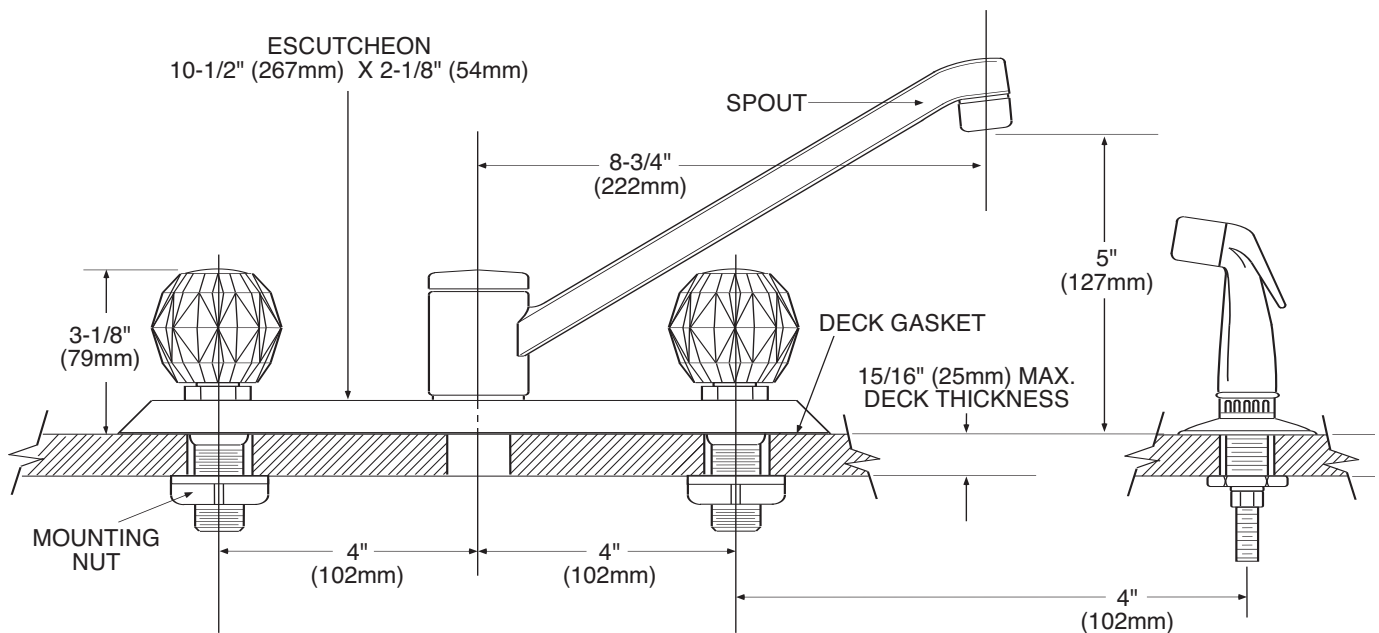

Specifications

FAUCET DESCRIPTION

- Chrome plated metal construction
- 1/2" IPS connections will accept standard ball nose connection for 3/8" tubing
- Includes hose and spray

OPERATION

- Acrylic knob style handles
- Operate the faucet by rotating either handle in a counterclockwise manner to open, and clockwise to close.

Model: 7910
Bulk Model: 67910
(Bulk packed 12 per carton)

NOTE: This faucet is designed to be installed through 4 holes 1" Min. Dia.

CRITICAL DIMENSIONS

(DO NOT SCALE)