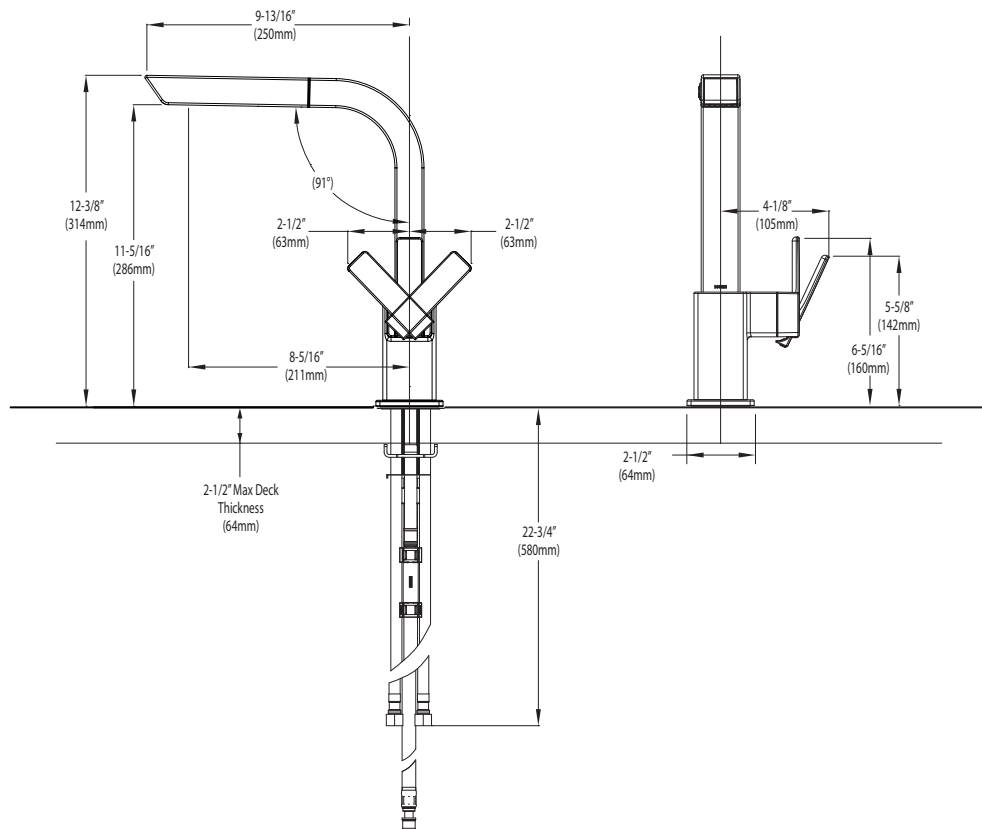

Specifications

Buy it for looks. Buy it for life.®

FAUCET DESCRIPTION

- Metal construction with various finishes identified by suffix
- Hydrolock® quick connect installation
- Pullout spray with 68" braided hose
- Flexible supply lines with 3/8" compression fittings
- High arc spout provides height and reach to fill or clean large pots while pull out wand provides the maneuverability for cleaning or rinsing
- 360° rotating spout provides ability to install handle on either side

OPERATION

- Lever style handle
- Operates in stream or spray mode in the pullout or retracted position
- When filling a vessel outside the sink, the pause feature conveniently stops the water flow as the wand passes over the counter top
- Temperature controlled by 100° arc of handle travel

FLOW

- Flow is limited to 2.2. gpm (8.3 L/min) at 60 psi

CARTRIDGE

- 1255™ Duralast™ cartridge for Single-Handle Faucets

STANDARDS

- Third party certified to ASME A112.18.1/CSA B-125.1 and all applicable requirements referenced therein including NSF 61/9
- Complies with California Proposition 65 and with the Federal Safe Water Drinking Act
- The backflow protection system in the device consists of two independently operating check valves, a primary and a secondary which prevent backflow
- **ADA**  for lever handle

Model: 7597 series

NOTE: THIS FAUCET IS DESIGNED TO BE INSTALLED THRU 1 HOLE, 1-1/2" (38mm) MIN. DIA.

CRITICAL DIMENSIONS

(DO NOT SCALE)