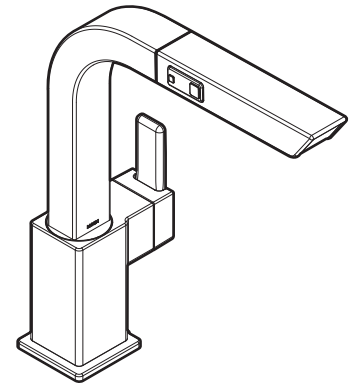

FAUCET DESCRIPTION

- Metal construction with various finishes identified by suffix
- Hydrolock® quick connect installation
- Pullout spray with 68" braided hose
- Flexible supply lines with 3/8" compression fittings
- High arc spout provides height and reach to fill or clean large pots while pull out wand provides the maneuverability for cleaning or rinsing
- 360° rotating spout provides ability to install handle on either side

OPERATION

- Lever style handle
- Operates in stream or spray mode in the pullout or retracted position
- When filling a vessel outside the sink, the pause feature conveniently stops the water flow as the wand passes over the counter top
- Temperature controlled by 100° arc of handle travel

FLOW

- Flow is limited to 2.2. gpm (8.3 L/min) at 60 psi

CARTRIDGE

- 1255™ Duralast™ cartridge for Single-Handle Faucets

STANDARDS

- Third party certified to ASME A112.18.1/CSA B-125.1 and all applicable requirements referenced therein including NSF 61/9
- Complies with California Proposition 65 and with the Federal Safe Water Drinking Act
- The backflow protection system in the device consists of two independently operating check valves, a primary and a secondary which prevent backflow
- **ADA** for lever handle

WARRANTY

- Lifetime limited warranty against leaks, drips and finish defects to the original consumer purchaser
- 5 year warranty if used in commercial installations

90°™

Single Handle High Arc Pull Out Kitchen Faucet

Model: 7597 series

NOTE: THIS FAUCET IS DESIGNED TO BE INSTALLED THRU 1 HOLE, 1-1/2" (38mm) MIN. DIA.