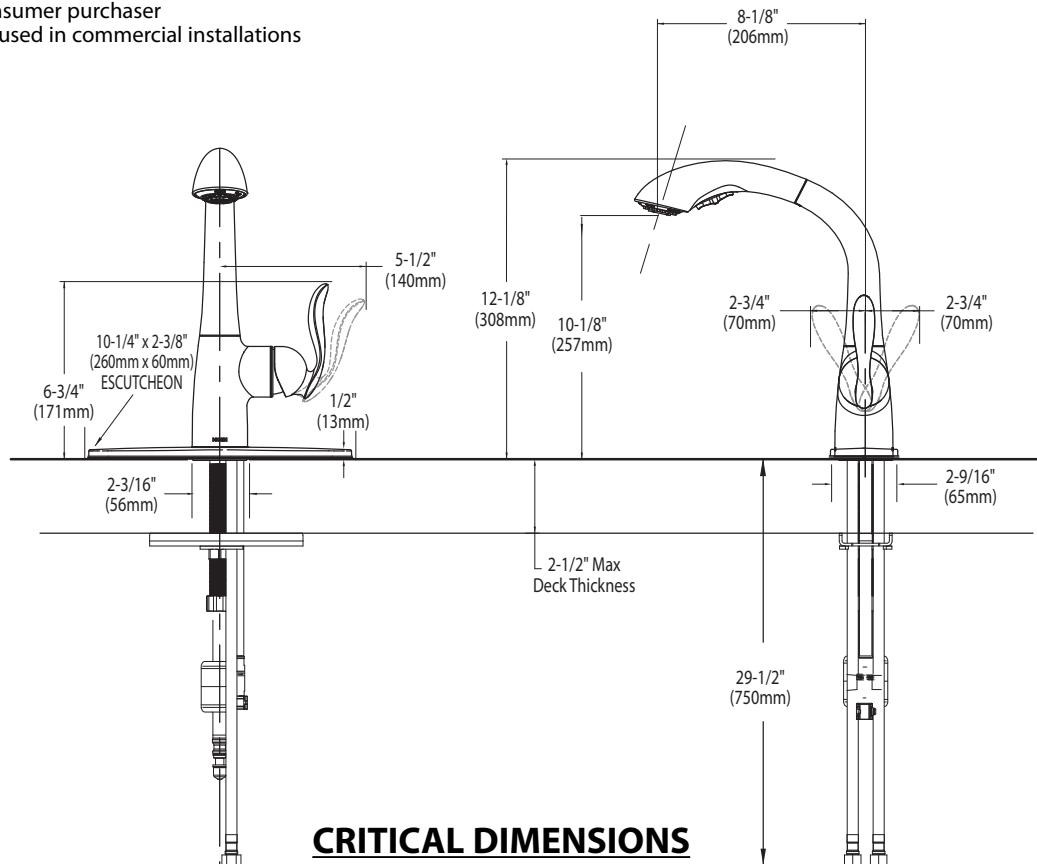

Buy it for looks. Buy it for life.®

Specifications

FAUCET DESCRIPTION

- Reflex™ pulldown system offers smooth operation, easy movement and secure docking
- Metal construction with various finishes identified by suffix
- Hydrolock® quick connect installation
- Pullout spray with braided hose
- Flexible supply lines with 3/8" compression fittings
- High arc spout provides height and reach to fill or clean large pots while pull out wand provides the maneuverability for cleaning or rinsing
- 360° rotating spout provides ability to install handle on either side

OPERATION

- Lever style handle
- Temperature controlled by 100° arc of handle travel
- Operates with less than 5 lbs. of force
- Operates in stream or spray mode in the pullout or retracted position
- When filling a vessel outside the sink, the pause feature conveniently stops the flow of water as the wand passes over the counter top

FLOW

- Flow is limited to 1.5 gpm (5.7 L/min) at 60 psi

CARTRIDGE

- 1255™ Duralast™ cartridge for Single-Handle Faucets

STANDARDS

- Third party certified to IAPMO Green, ASME A112.18.1/CSA B125.1 and all applicable requirements referenced therein including NSF 61/9
- Meets CalGreen and Georgia SB370 requirements
- Complies with California Proposition 65 and with the Federal Safe Drinking Water Act
- The backflow protection system in the device consists of two independently operating check valves, a primary and a secondary which prevent backflow

Models: 7294 series

NOTE: THIS FAUCET IS DESIGNED TO BE INSTALLED THRU 1 OR 3 HOLES, 1-1/2" (38mm) MIN. DIA.

CRITICAL DIMENSIONS

(DO NOT SCALE)

TO ORDER PARTS CALL: 1-800-BUY-MOEN

www.moen.com