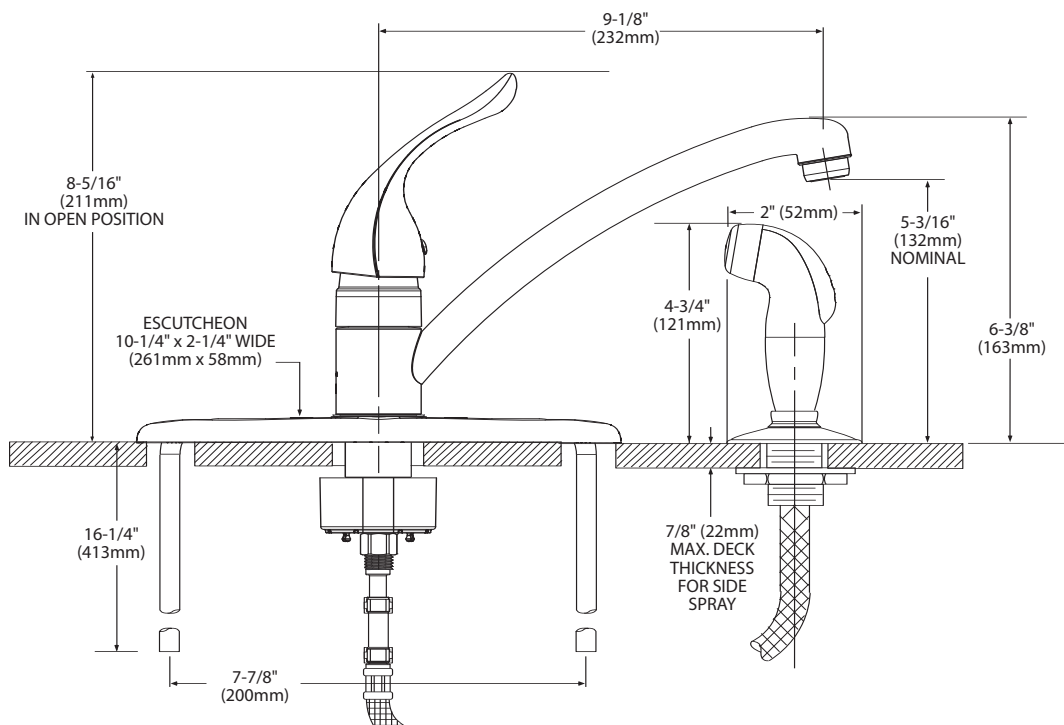

Model: 67433
(bulk packed 12 per carton)

NOTE: DESIGNED TO INSTALL THROUGH
4 HOLES 1-1/4" (32mm) MIN. DIA. AND 4"
(102mm) ON CENTER.

CRITICAL DIMENSIONS

(DO NOT SCALE)

FOR MORE INFORMATION CALL: 1-800-BUY-MOEN