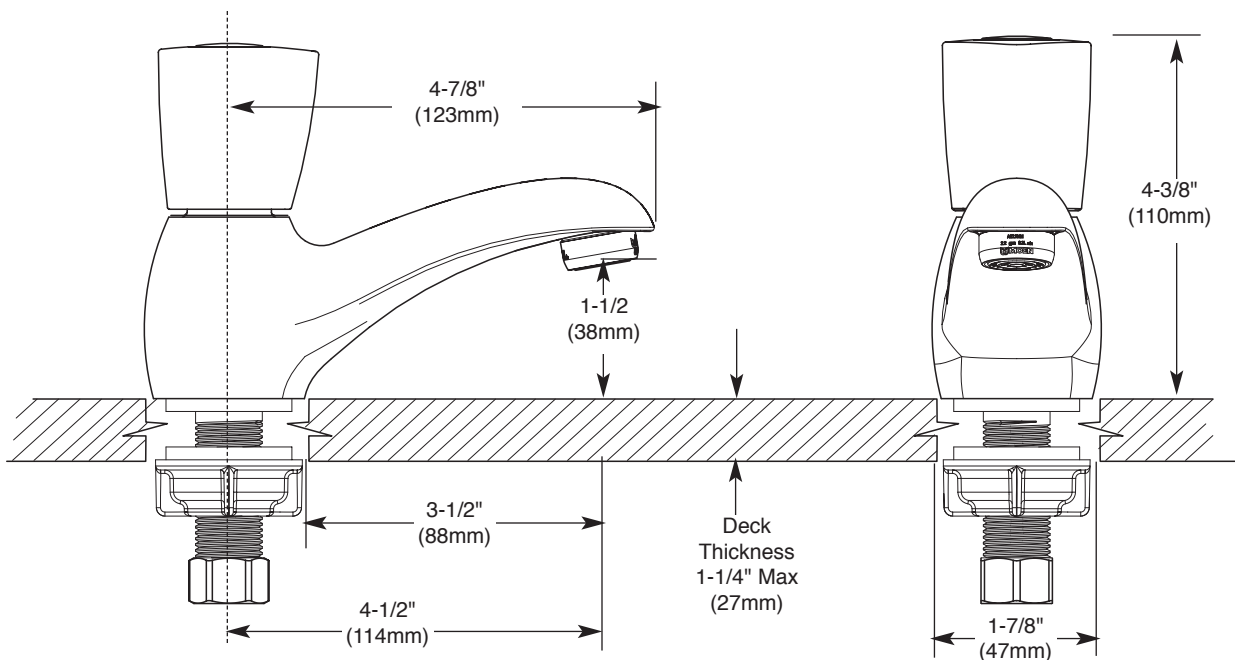

**Model: 5701**

**NOTE: See reverse side  
for illustrated parts**

**NOTE: THIS FAUCET IS DESIGNED TO BE  
INSTALLED THRU 1 HOLE 7/8" MIN. DIA.**

## CRITICAL DIMENSIONS

(DO NOT SCALE)