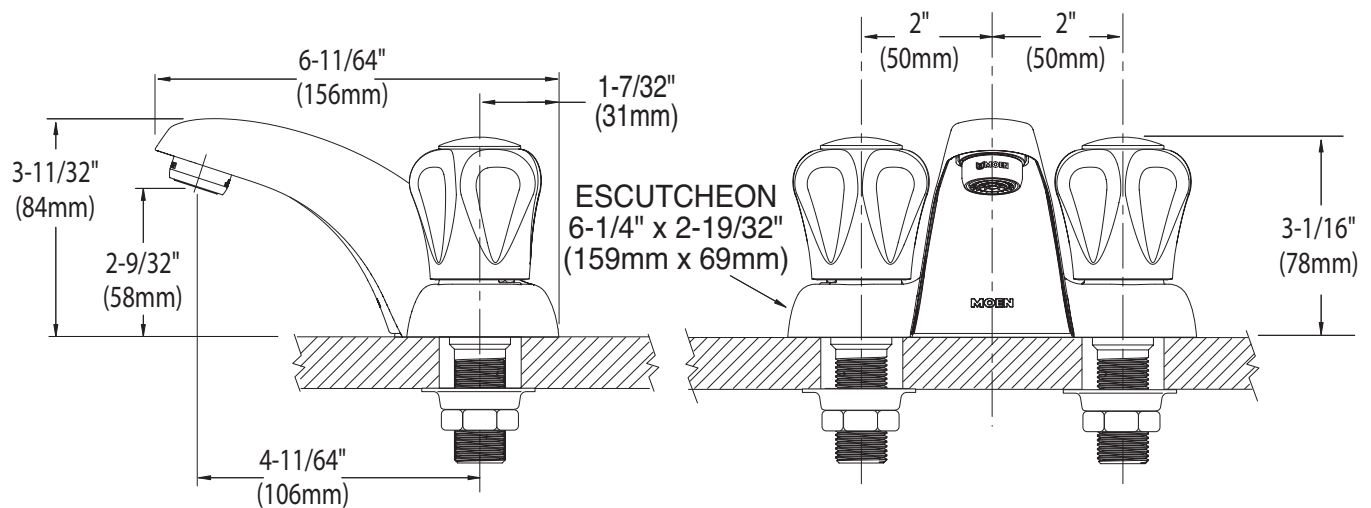

Model: 4935
Bulk Pack Model: 64919

NOTE: Designed to be installed through 3 - 1" min. dia. holes 2" on center

CRITICAL DIMENSIONS

(DO NOT SCALE)

FOR MORE INFORMATION CALL: 1-800-BUY-MOEN

www.moen.com

Buy it for looks. Buy it for life.®

Specifications

DESCRIPTION

- Chrome plated metal construction
- 1/2" IPS connections
- Includes metal pop-up type waste assembly

OPERATION

- Knob style handles
- Rotate either handle in a counterclockwise manner to open and clockwise to close