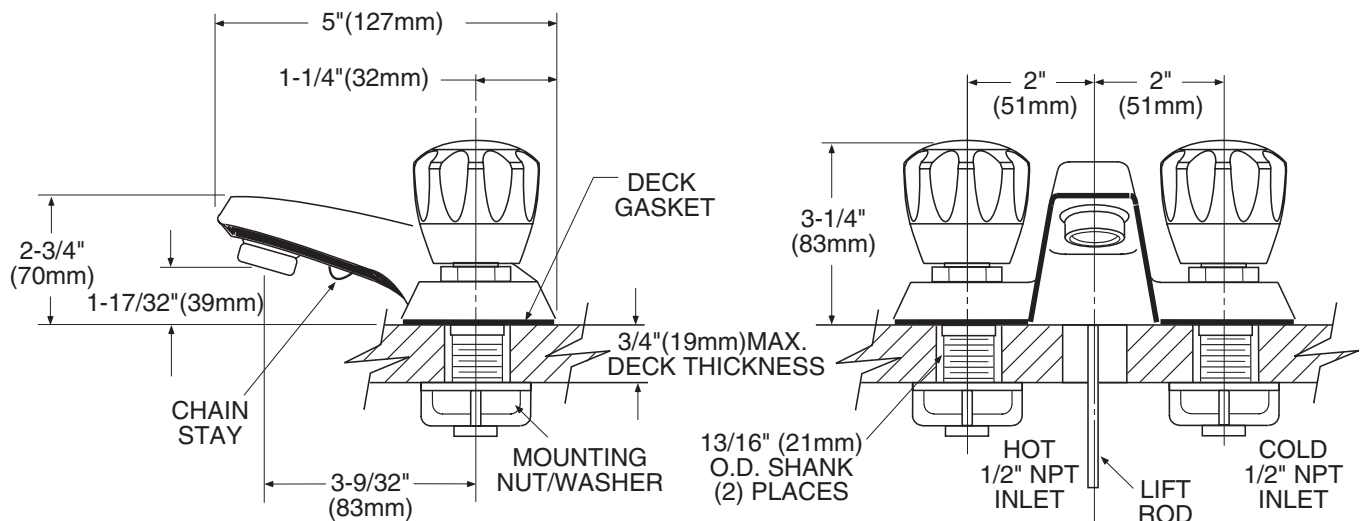

Specifications

DESCRIPTION

- Chrome plated metal construction
- 1/2" IPS connections
- Includes metal pop-up type waste assembly

OPERATION

- Knob style handles
- Rotate either handle in a counterclockwise manner to open and clockwise to close

Model: 4935

NOTE: THIS FAUCET IS DESIGNED TO BE INSTALLED THRU 3 HOLES, 1" MIN. DIA.

CRITICAL DIMENSIONS

(DO NOT SCALE)

FOR MORE INFORMATION CALL: 1-800-BUY-MOEN

www.moen.com