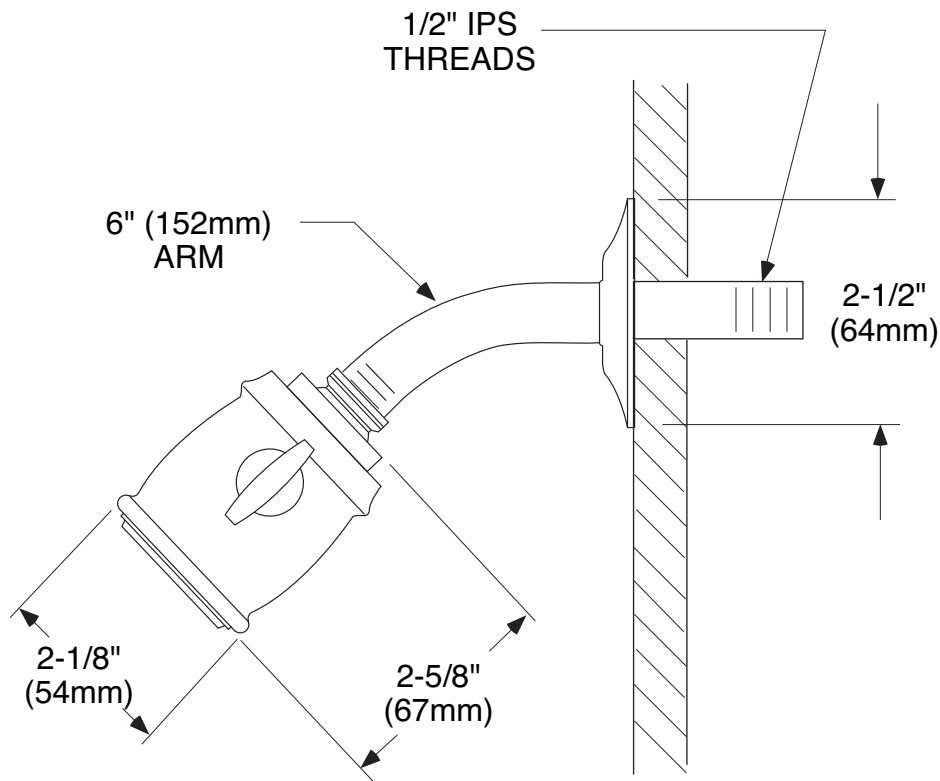

CRITICAL DIMENSIONS

(DO NOT SCALE)