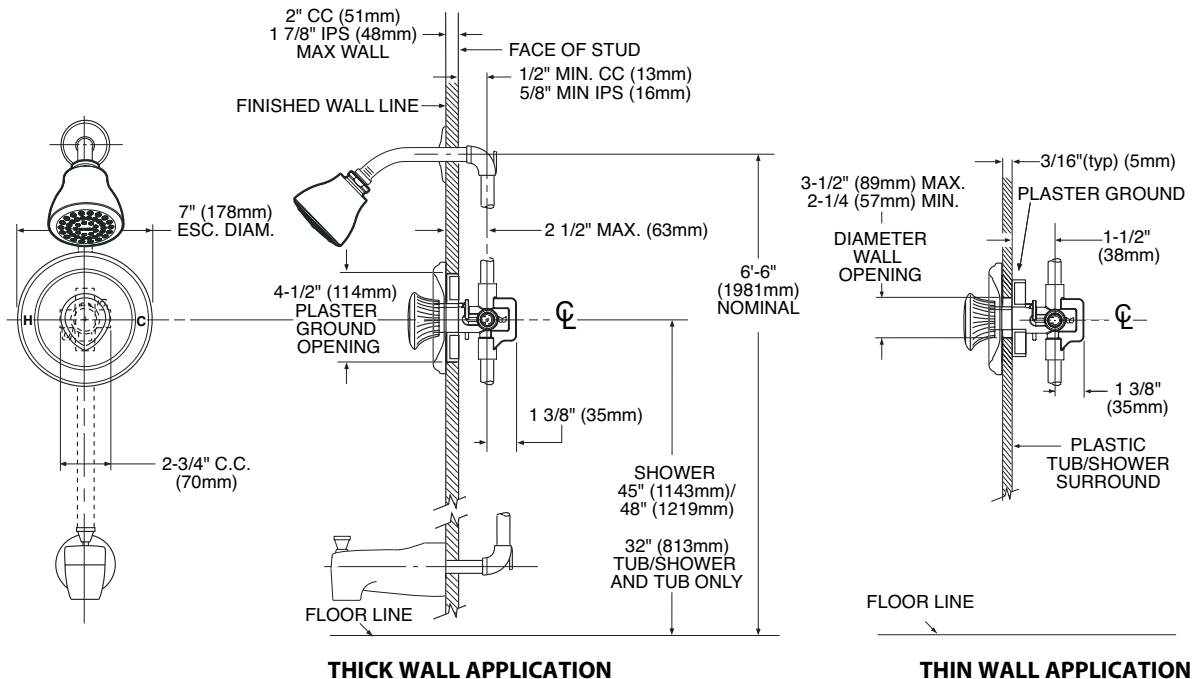

CRITICAL DIMENSIONS

(DO NOT SCALE)

FOR MORE INFORMATION CALL: 1-800-BUY-MOEN

www.moen.com