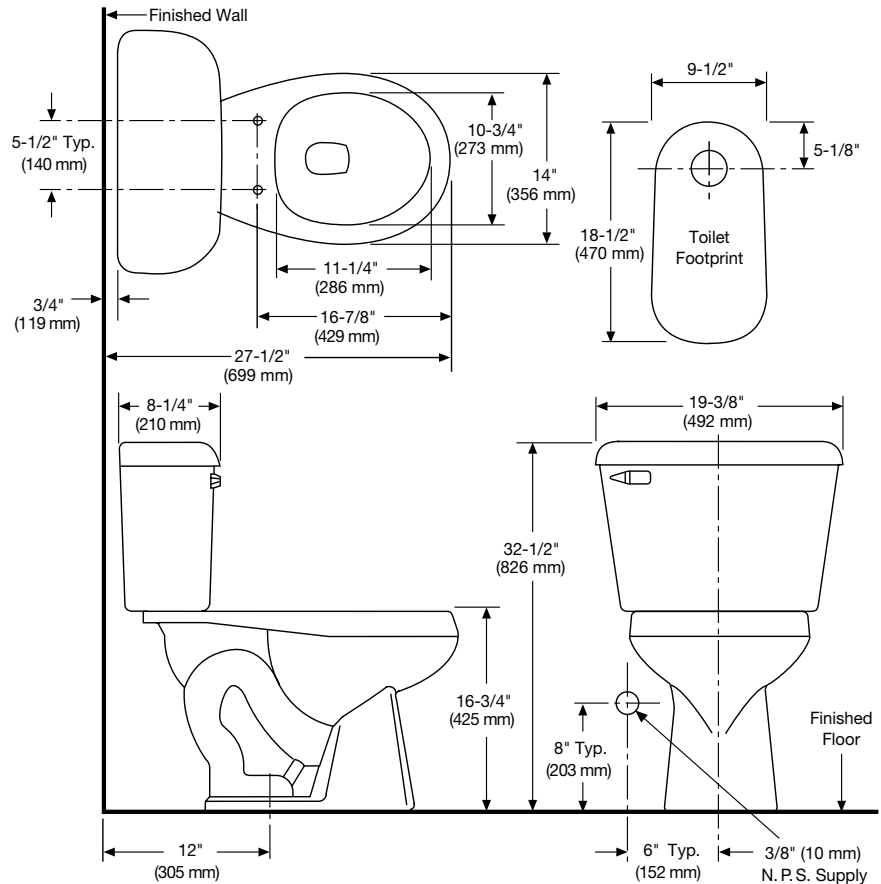

388-387

Summit™ RD SmartHeight™ 1.28

Round Front, SmartHeight™, Vitreous China, Two-Piece Toilet

Specifications

Model #	Description	Codes/Standards
388-387	Round front, SmartHeight™ (1.28 Gpf / 4.86 Lpf) two-piece, toilet.	

Specification	Description	Specification	Description
Material	Vitreous china	Trap Diameter	2"
Water Pressure Range	20 to 80 PSI	Trap Seal	2-1/4"
MaP Rating	1000 grams	Rough-in	12"
Water Usage	1.28 Gpf / 4.86 Lpf	Shipping Weight	Model 388 - 57 lbs.; Model 387 - 34 lbs.; Model 4388CTK - 94 lbs.
Water Surface Area	8" X 9"	Warranty	Vitreous China - Limited Lifetime Tank Trim - Limited One Year
Flush System	3" flush valve - MagnaFlush™ Flushing Technology		

Technical Information

See our complete line of acrylic and vitreous china bathroom fixtures, plastic tank trim and plumbing products.

These dimensions are nominal and subject to change without notice.
Fixture performance and specifications meet or exceed ASME A112.19.2-2008/CSA B45.1-08 standards, and other state and local codes.

MADE IN USA