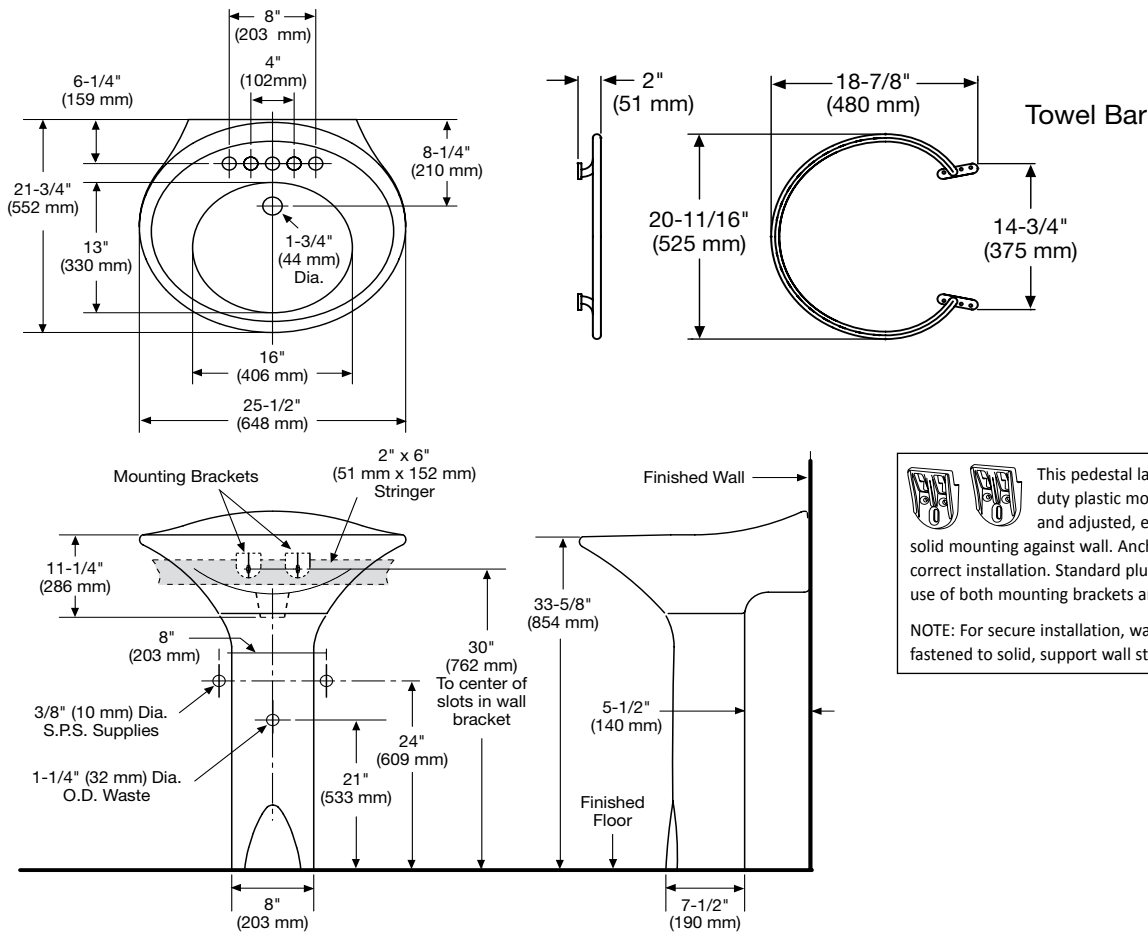

## Features

- 25-1/2" x 21-3/4" pedestal lavatory
- 16" x 13" basin
- 33-5/8" luxury height
- Integrated back splash
- Integral rear overflow
- Available in single hole 4" or 8" faucet centers
- Optional, removable chrome-finished towel bar
- The Mansfield® limited lifetime warranty
- Available in White and Standard Colors: Biscuit and Bone

## Components

Model #	Description	Codes/Standards
320	Lavatory with pedestal. Less faucet, drain assembly and supply. Specify color.	
318-1	Lavatory with single hole faucet center. Less faucet, drain assembly and supply. Specify color.	
318-4	Lavatory with 4" faucet center. Less faucet, drain assembly and supply. Specify color.	
318-8	Same as above with 8" faucet center. Specify color.	
319	Pedestal only. Specify color.	
882	Optional Towel Bar Kit. Chrome-plated finish.	

## Specifications

Model #	Description	Codes/Standards
320	25-1/2" x 21-3/4" Pedestal Lavatory.	

Specification	Description	Specification	Description
Material	Vitreous China	Shipping Weight	Model 318 - 47 lbs. (21 kg)
Faucet holes	Single hole, 4", 8"		Model 319 - 31 lbs. (14 kg)
Warranty	Vitreous China - Limited Lifetime		

## Technical Information

This pedestal lavatory comes with two heavy-duty plastic mounting brackets. Easily installed and adjusted, each contains three holes for solid mounting against wall. Anchoring screws must be used for correct installation. Standard plumbing practice recommends use of both mounting brackets and anchoring screws.