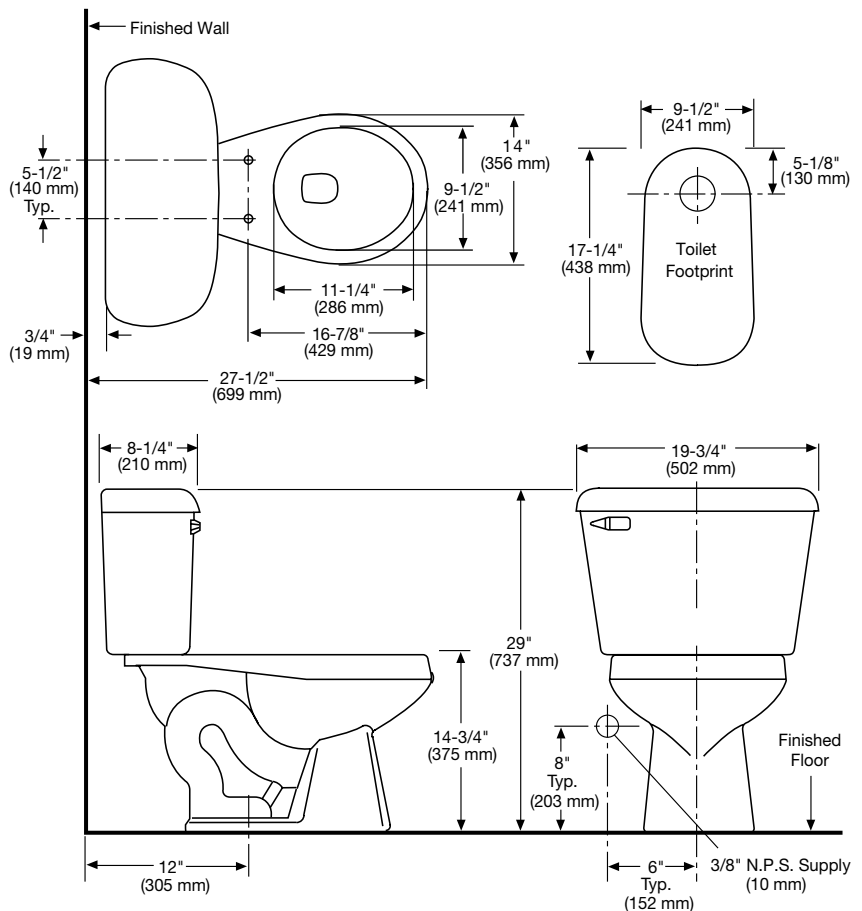

### Round Front, Vitreous China, Two-Piece Toilet

## Specifications

Model #	Description	Codes/Standards
130-160	Round front (1.6 gpf/6.0 lpf) two-piece toilet	

Specification	Description	Specification	Description
Material	Vitreous China	Trap Diameter	2"
Water Pressure Range	20 to 80 PSI	Trap Seal	2-5/8"
Flush System	2" Flush Tower	Rough-in	12" (14" option)
Water Usage	1.6 gpf / 6.0 lpf	Shipping Weight	Model 130 - 46 lbs. (21 kg)
Water Surface Area	8" X 9"		Model 160 - 34 lbs. (15 kg)
MaP Rating	800 grams	Warranty	Vitreous China - Limited Lifetime Tank Trim - Limited One Year

## Technical Information

See our complete line of acrylic and vitreous china bathroom fixtures, plastic tank trim and plumbing products.

These dimensions are nominal and subject to change without notice.