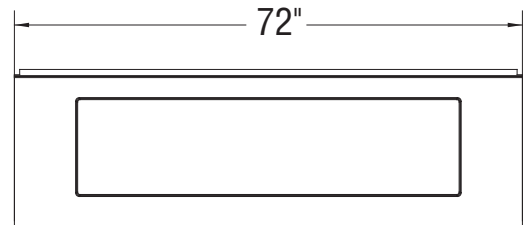

MAAX SUBMITTAL SPECIFICATIONS

Pose 7236

MODEL NUMBER 101460

DIMENSIONS: 72" x 36" x 24" Acrylic

Vivez l'expérience
MAAX[®]
Enjoy the experience

STANDARD FEATURES

- Unique features: deep bathtub with choice of three deck heights 3/8, 2 or 4 inch
- 20 degree inclined backrest
- Textured bottom
- Deck for faucets
- 1 bathtub, 2 installations: drop in or alcove (tiling flange available)
- Apron with or without access panel available

MAAX SUBMITTAL SPECIFICATIONS

Pose 7236

MODEL NUMBER 101460

TECHNICAL DRAWINGS

- (P) : Indicates pump positioning
- (P) : Indicates optional grab bar positioning
- (▲) : Indicates Whirlpool jets positioning
- (•) : Indicates airjets positioning
- (△) : Indicates suction positioning
- (⏏) : Indicates chromatherapy light positioning
- (○) : Indicates height of chromatherapy light positioning

All dimensions are approximate. Structure measurements must be verified against the unit to ensure proper fit.