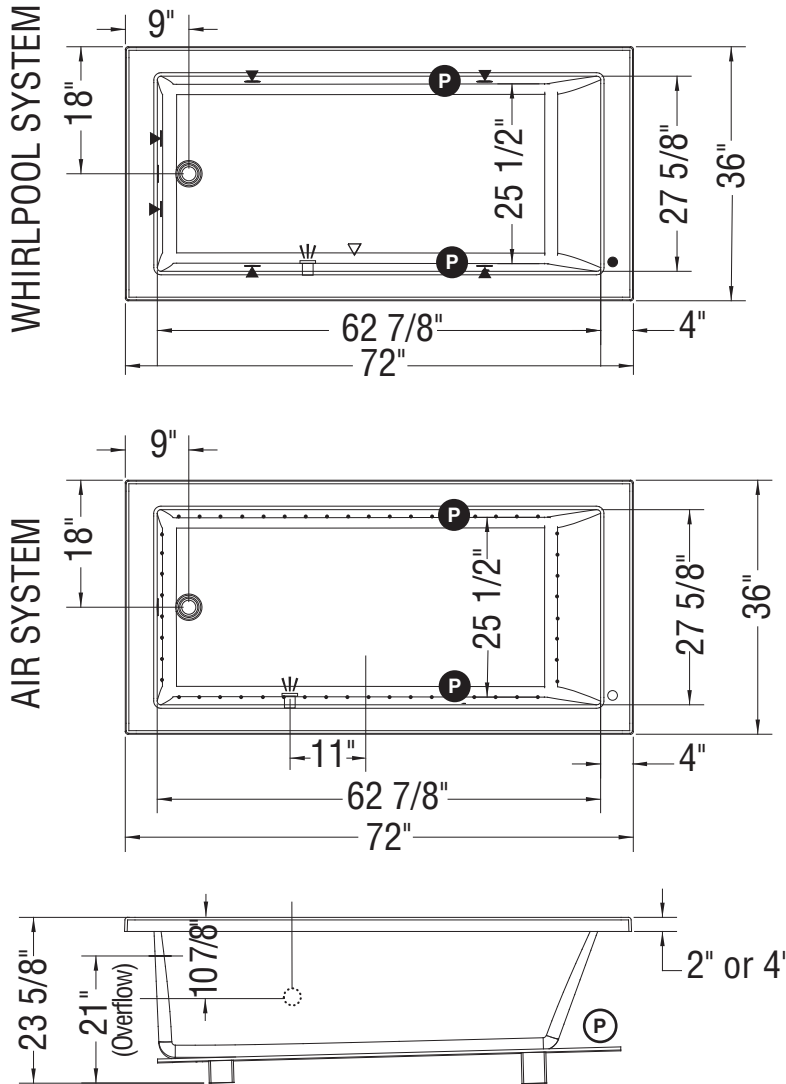

MAAX SUBMITTAL SPECIFICATIONS

Pose 7236

MODEL NUMBER 101460

DIMENSIONS: 72" x 36" x 24" Acrylic

Vivez l'expérience
MAAX[®]
Enjoy the experience

STANDARD FEATURES

- Unique features: deep bathtub with choice of three deck heights 3/8, 2 or 4 inch
- 20 degree inclined backrest
- Textured bottom
- Deck for faucets
- 1 bathtub, 2 installations: drop in or alcove (tiling flange available)
- Apron with or without access panel available

MAAX SUBMITTAL SPECIFICATIONS

Pose 7236

MODEL NUMBER 101460

TECHNICAL DRAWINGS

- (P) : Indicates pump positioning
- (P) : Indicates optional grab bar positioning
- (▲) : Indicates Whirlpool jets positioning
- (•) : Indicates airjets positioning
- (△) : Indicates suction positioning
- (⏏) : Indicates chromatherapy light positioning
- (○) : Indicates height of chromatherapy light positioning

All dimensions are approximate. Structure measurements must be verified against the unit to ensure proper fit.