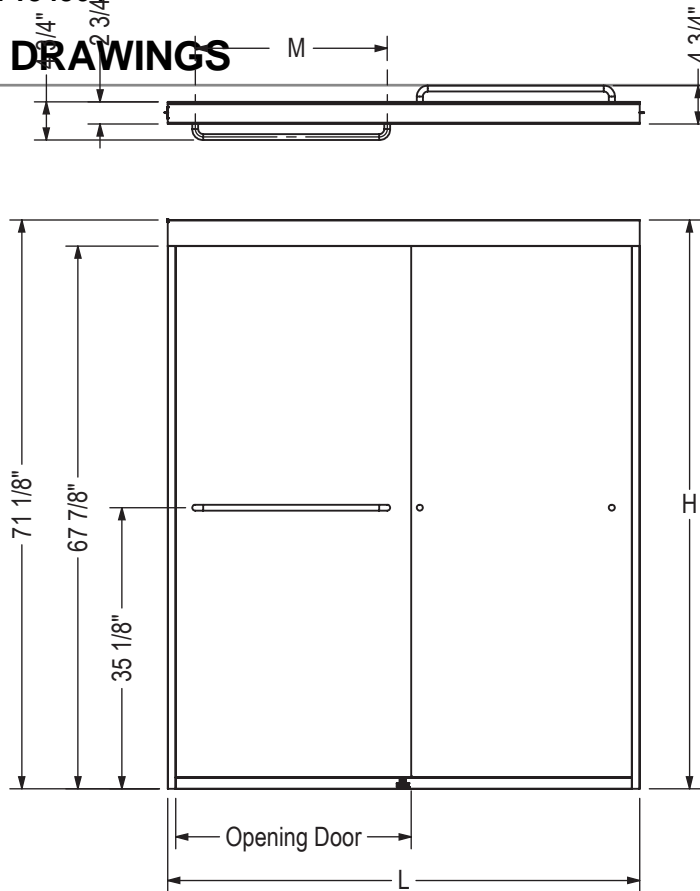

OPTIONS

- 24 in T-round towel bar
- 24 in Square towel bar
- 24 in T-round towel bar
- 24 in Square towel bar
- Watertight kit for Mirolin tub shower and shower

UNIQUE FEATURES

- None

SYSTEMS

- None

CERTIFICATIONS

Maax products adhere to one or more of the following certifications:

Project :
Contractor :
MAAX Representative : Tel :
Date :

www.maax.com

2014-12-30

MAAX SUBMITTAL SPECIFICATIONS

Kameleon – Semi-Frameless Sliding Door - 51" - 55" x 71", 6mm

MODEL NUMBER 134564

TECHNICAL DRAWINGS

Description	Opening Door Adjustable	M	L Adjustable	H
Shower Door 40"-44"x71"x6mm	15 1/2" - 19 1/2"	18"	40" - 44"	71"
Shower Door 43"-47"x71"x6mm	18 1/2" - 22 1/2"	18"	43" - 47"	71"
Shower Door 51"-55"x71"x6mm	21 1/2" - 25 1/2"	24"	51" - 55"	71"
Shower Door 55"-59"x71"x6mm	23 1/2" - 27 1/2"	24"	55" - 59"	71"

All dimensions are approximate. Structure measurements must be verified against the unit to ensure proper fit.