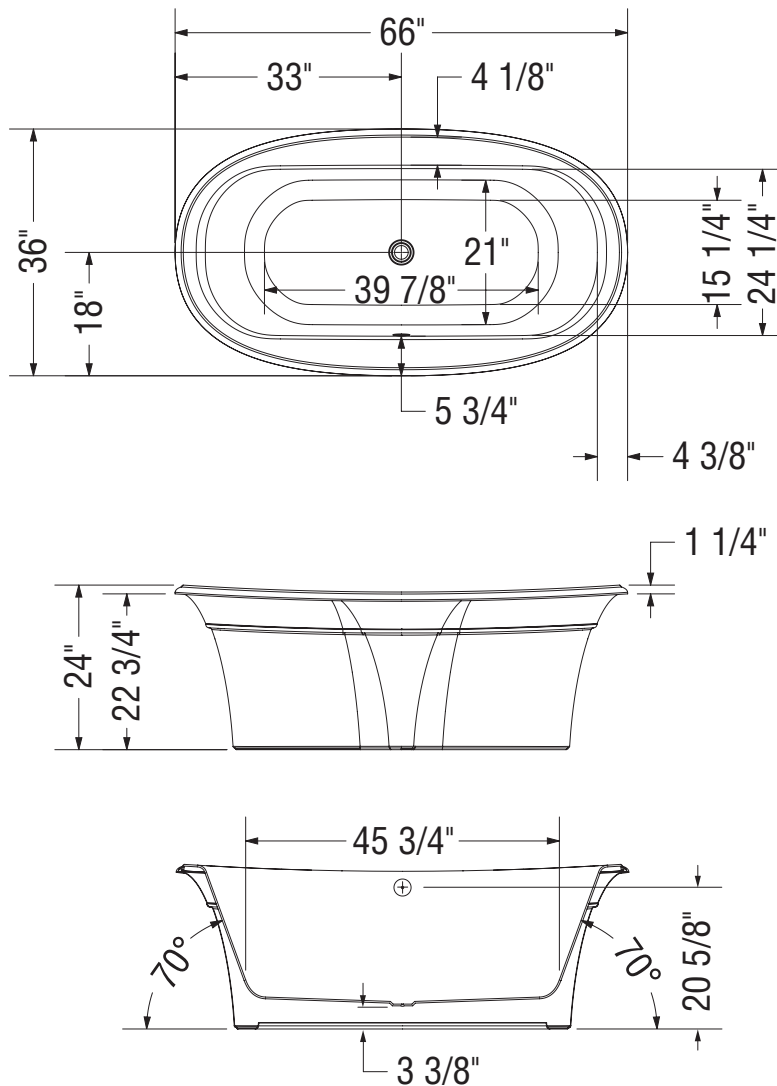

MAAX SUBMITTAL SPECIFICATIONS

Ella Sleek

MODEL NUMBER 105744

TECHNICAL DRAWINGS

All dimensions are approximate. Structure measurements must be verified against the unit to ensure proper fit.