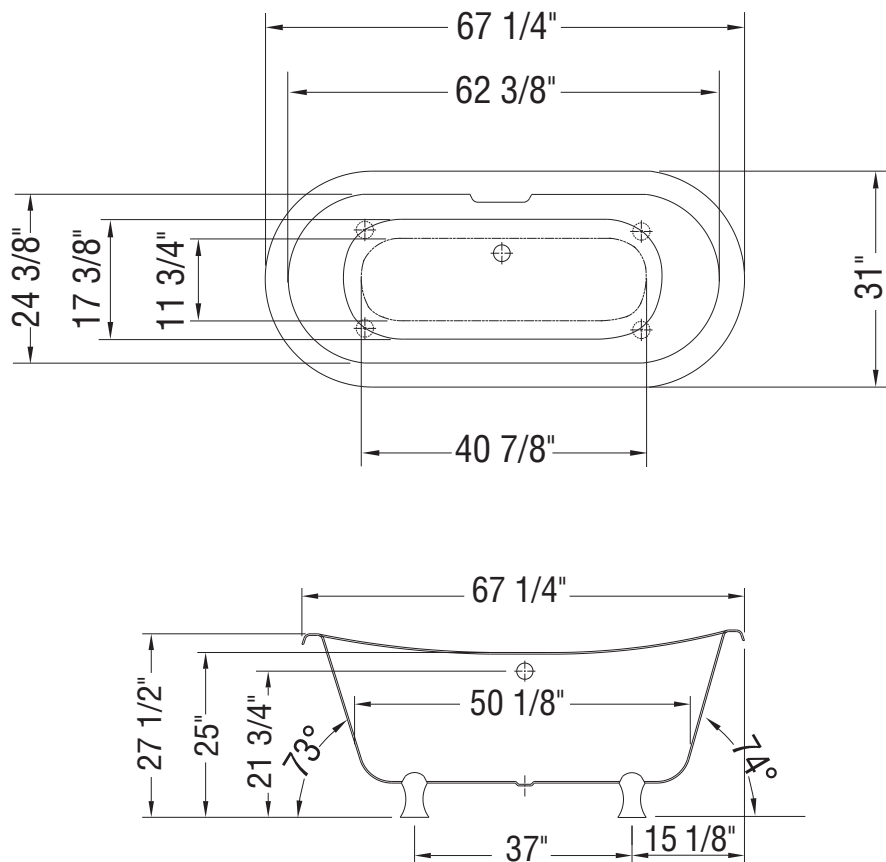

MAAX SUBMITTAL SPECIFICATIONS

Versailles

MODEL NUMBER 105182

DIMENSIONS: 67" x 31" x 28" Acrylic

Vivez l'expérience
MAAX[®]
Enjoy the experience

STANDARD FEATURES

- Traditional clawfoot acrylic tub with black iron finish feet has old world charm
- Long soaker tub for total immersion and relaxation
- Smooth interior and exterior
- Freestanding faucet available
- No massage system available
- Center drain
- Freestanding installation

MAAX SUBMITTAL SPECIFICATIONS

Versailles

MODEL NUMBER 105182

TECHNICAL DRAWINGS

Bathtub base includes anti-vibration Neutra-Phone leg supports (not shown).
All dimensions are approximate. Structure measurements
must be verified against the unit to ensure proper fit.