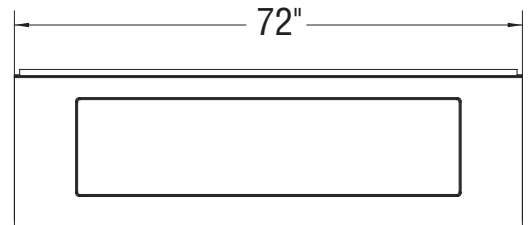

MAAX SUBMITTAL SPECIFICATIONS

Pose 7236

MODEL NUMBER 101460

DIMENSIONS: 72" x 36" x 24" Acrylic

Vivez l'expérience
MAAX[®]
Enjoy the experience

STANDARD FEATURES

- Unique features: deep bathtub with choice of three deck heights 3/8, 2 or 4 inch
- 20 degree inclined backrest
- Textured bottom
- Deck for faucets
- 1 bathtub, 2 installations: drop in or alcove (tiling flange available)
- Apron with or without access panel available

Project :
Contractor :
MAAX Representative : Tel :
Date :

CERTIFICATIONS

Maax products adhere to one or more of the following certifications:

www.maax.com

2014-03-11

MAAX SUBMITTAL SPECIFICATIONS

Pose 7236

MODEL NUMBER 101460

TECHNICAL DRAWINGS

- (P) : Indicates pump positioning
- (P) : Indicates optional grab bar positioning
- (▲) : Indicates Whirlpool jets positioning
- (●) : Indicates airjets positioning
- (△) : Indicates suction positioning
- (⏏) : Indicates chromatherapy light positioning
- (○) : Indicates height of chromatherapy light positioning

All dimensions are approximate. Structure measurements must be verified against the unit to ensure proper fit.