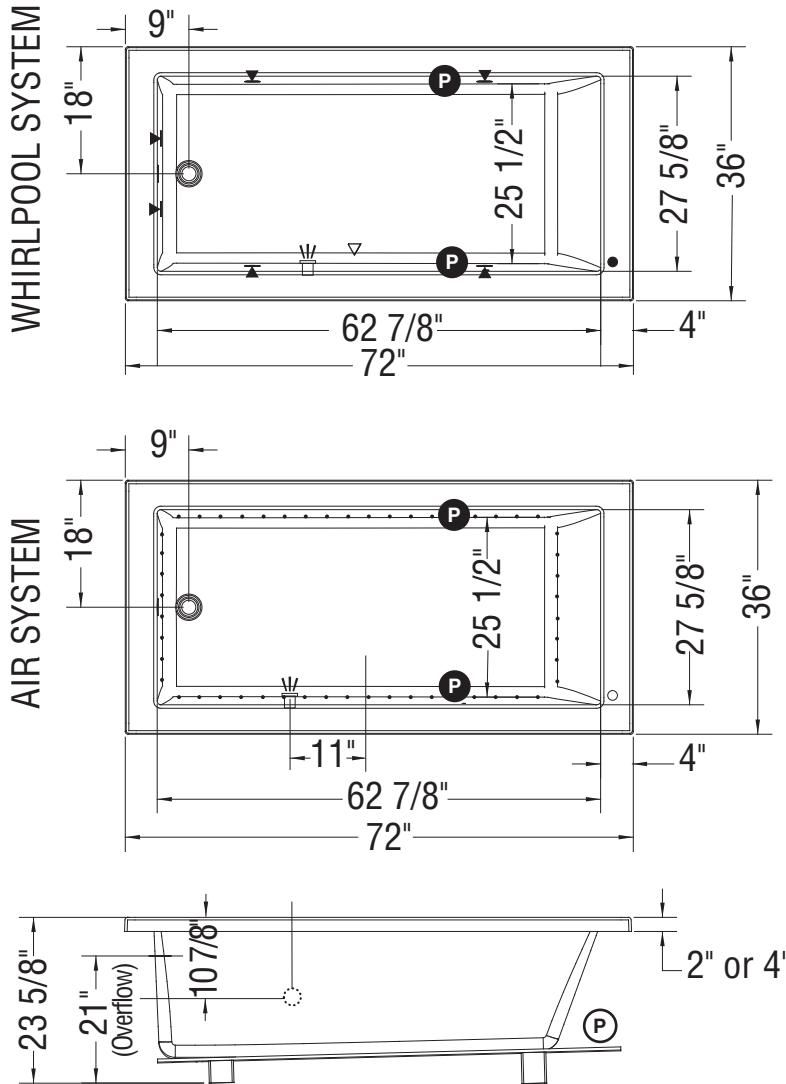

MAAX SUBMITTAL SPECIFICATIONS

Pose 7236

MODEL NUMBER 101460

DIMENSIONS: 72" x 36" x 24" Acrylic

Vivez l'expérience
MAAX[®]
Enjoy the experience

STANDARD FEATURES

- Unique features: deep bathtub with choice of three deck heights 3/8, 2 or 4 inch
- 20 degree inclined backrest
- Textured bottom
- Deck for faucets
- 1 bathtub, 2 installations: drop in or alcove (tiling flange available)
- Apron with or without access panel available

Project :
Contractor :
MAAX Representative : Tel :
Date :

CERTIFICATIONS

Maax products adhere to one or more of the following certifications:

www.maax.com

2014-03-11

MAAX SUBMITTAL SPECIFICATIONS

Pose 7236

MODEL NUMBER 101460

TECHNICAL DRAWINGS

- (P) : Indicates pump positioning
- (P) : Indicates optional grab bar positioning
- (▲) : Indicates Whirlpool jets positioning
- (●) : Indicates airjets positioning
- (△) : Indicates suction positioning
- (⏏) : Indicates chromatherapy light positioning
- (○) : Indicates height of chromatherapy light positioning

All dimensions are approximate. Structure measurements must be verified against the unit to ensure proper fit.