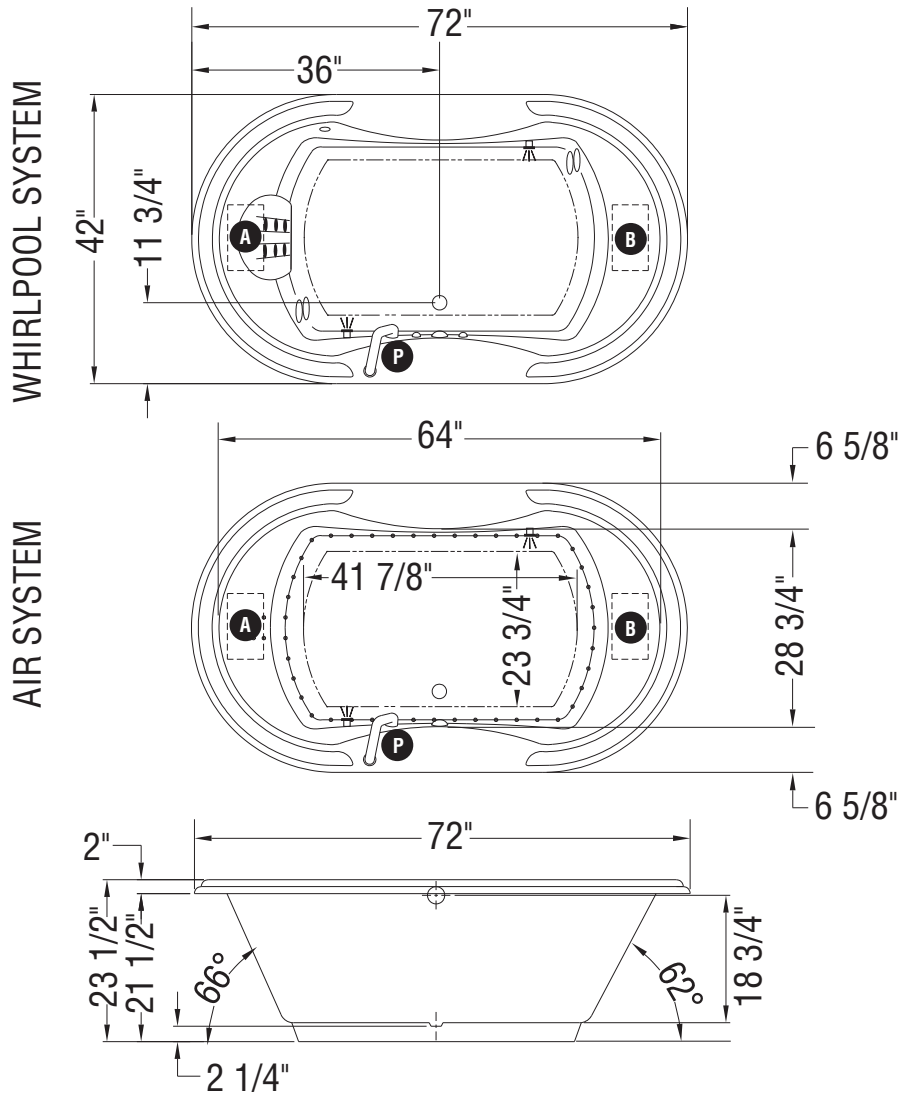

MAAX SUBMITTAL SPECIFICATIONS

Ballade

MODEL NUMBER 100463

DIMENSIONS: 72" x 42" x 23" Acrylic

Project :

Contractor :

MAAX Representative : Tel :

Date :

CERTIFICATIONS

Maax products adhere to one or more of the following certifications:

MAAX SUBMITTAL SPECIFICATIONS

Ballade

MODEL NUMBER 100463

TECHNICAL DRAWINGS

Note: Air backjets on same side as blower

- (P) : Indicates optional hand rail positioning
- (○) : Indicates air control positioning
- (○) : Indicates overflow positioning
- (○) : Indicates whirlpool jets positioning
- (•) : Indicates airjets positioning
- (●) : Indicates backjets positioning
- (☼) : Indicates chromatherapy light positioning

(A) : Specify blower and/or pump location when ordering
 (B)

Bathtub base includes anti-vibration Neutra-Phone leg supports (not shown).

All dimensions are approximate. Structure measurements must be verified against the unit to ensure proper fit.