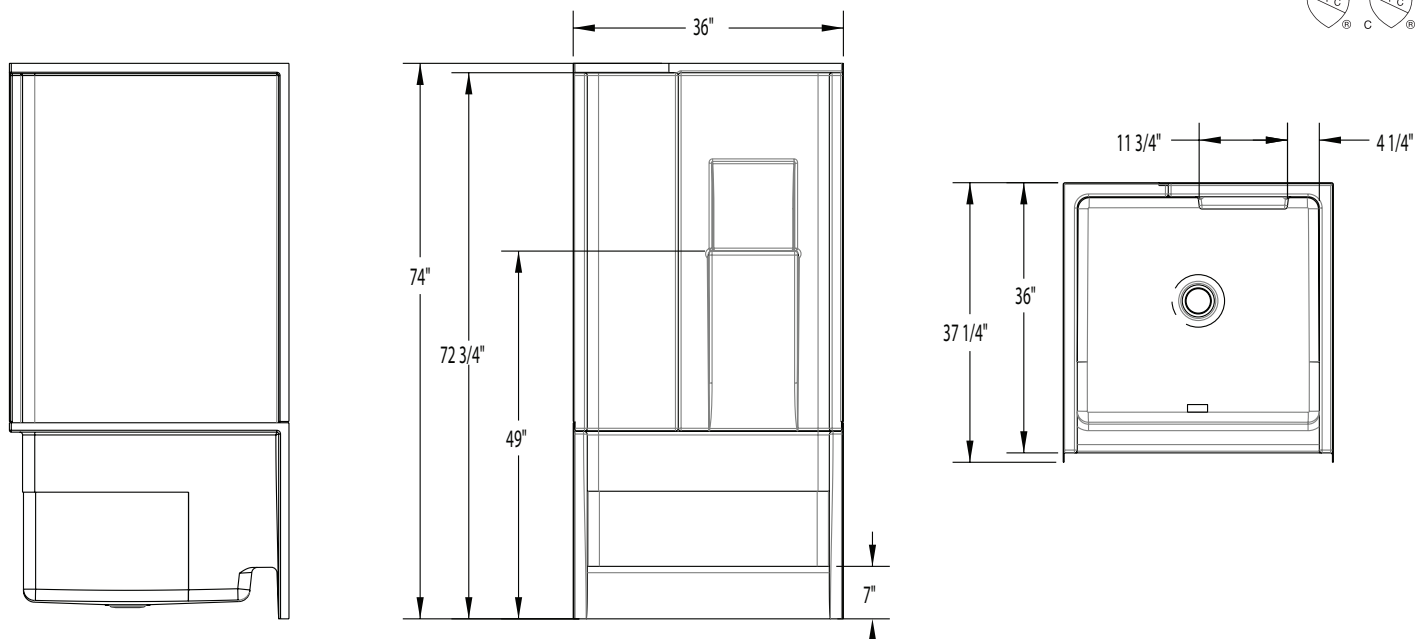

1363TRIO – REMODELINE SECTIONALS

inches (mm)

36 x 36 x 72 ¾ (915 x 915 x 1850) • Fax on Demand #3004

MODEL #1363TRIO

SUPERCORE SHOWER #1363TRIOSC

FEATURES

- 3-piece shower
- Smooth wall
- Molded toiletry shelf
- Center drain
- Gelcoat surface
- 5-year limited warranty

COLOR OPTIONS

Stock	Premium
Almond	Black
Biscuit	Mexican Sand
Bone	Sand Bar
Linen	Sterling Silver
White	

1363TRIO

36 x 36 x 72 3/4 (915 x 915 x 1850)
inches (mm)

FEATURES lbs (kg) Dimensional Tolerance ± 3/8". Dimensions needed for site preparation should be measured from the unit. Aquatic assumes no responsibility for preparatory work.

Model #	Material	Wall Finish	Pieces	Drain	Seat	Net Wt.	Pkg. Wt.
Shower # 1363TRIO	Gelcoat	Smooth	3	Center	-	106 (48)	111 (50)

DIMENSIONS

Specifications	inches (mm)
Width: Overall / Net	36 (915)
Depth: Overall / Net	37 1/4 (945) / 36 (915)
Height: Overall / Net	74 (1880) / 72 3/4 (1850)
Enclosure Opening	32 1/4 (820)
Skirt Height	7 (180)
Drain Rough-In (from Back Wall)	15 3/4 (400)
Drain Rough-In (from Side Wall)	18 (455)
Drain: Diameter / Clearance	3 1/4 (85) / 1 1/2 (40)

FRAMING DIMENSIONS inches (mm)

Type	D Depth	W Width	H Height	A	B	C
Alcove	37 1/4 (945)	36 1/8 (920)	-	Box Out	18 (455)	15 3/4 (400)