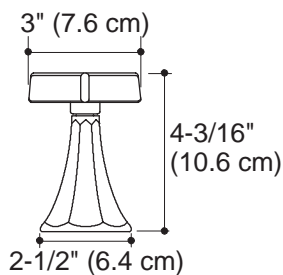

Product Information

Applicable faucet trim:	
Classic cross handle	K-467-3C
Classic lever handle	K-467-4C
Stately cross handle	K-467-3S
Stately lever handle	K-467-4S
Lever handles are ADA compliant ADA	

*Valve system required.		
1/2" valve system	K-300-K-NA	required*
1/2" valve system	K-300-KR-NA	required*
3/4" valve system	K-301-K-NA	required*

Installation Notes

Install this product according to the installation guide.

Classic Cross