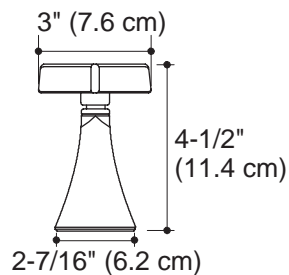

Product Information

Applicable faucet trim:	
Classic cross handle	K-467-3C
Classic lever handle	K-467-4C
Stately cross handle	K-467-3S
Stately lever handle	K-467-4S
Lever handles are ADA compliant ADA	

*Valve system required.		
1/2" valve system	K-300-K-NA	required*
1/2" valve system	K-300-KR-NA	required*
3/4" valve system	K-301-K-NA	required*

Installation Notes

Install this product according to the installation guide.

Stately