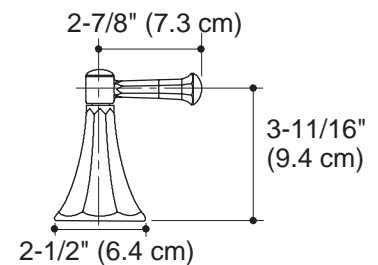

### Installation Notes

Install this product according to the installation guide.

**Classic Cross**

**Stately**

**Classic Lever**

**Stately Faceted Lever**

**Stately Deco Lever**