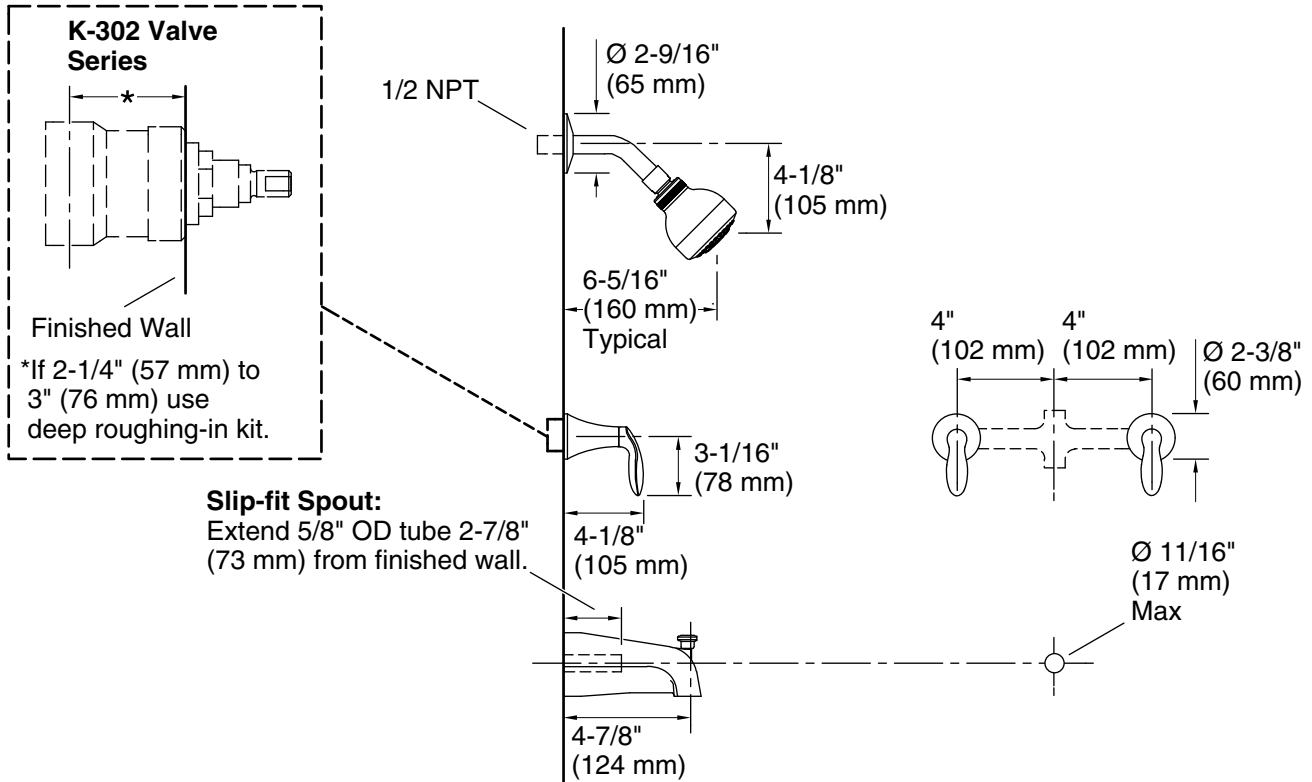

Features

- Premium construction ensures durability and reliability
- 4-7/8" (124 mm) diverter spout with slip-fit connection
- Reversible 1/2" quarter-turn washerless ceramic disc valves
- Lever handles
- Includes showerhead with arm and flange

Color	Code	Description
-------	------	-------------

	CP	Polished Chrome
---	----	-----------------

Technical Information

All product dimensions are nominal.

Showerhead/Body Spray:

Rated maximum flow: 2.5 gal/min (9.5 l/min)

flow:

Pressure: 80 psi (5.5 bar)

Notes

Install this product according to the installation guide.