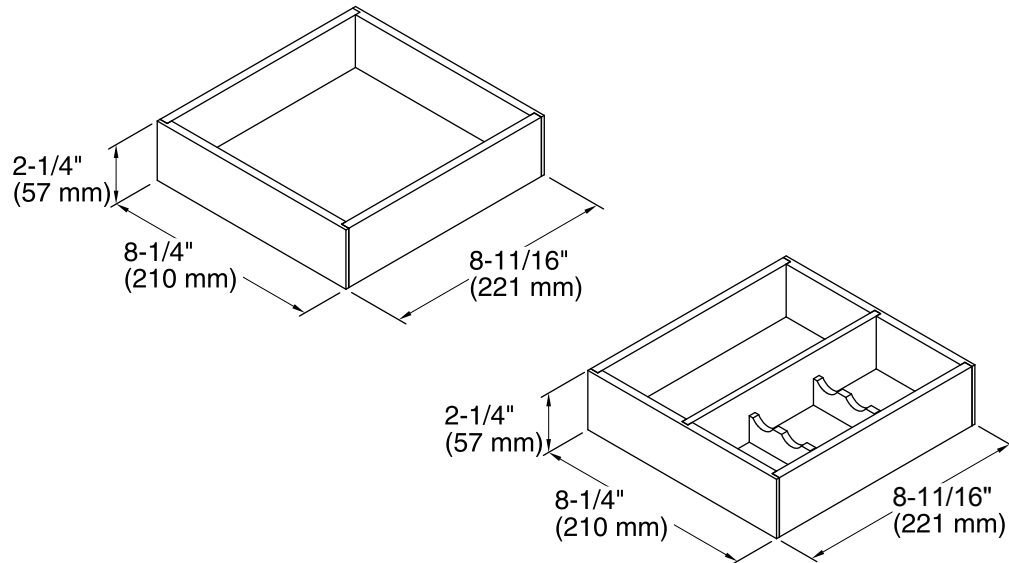

Features

- For use with Jacquard™, Damask™, Poplin™, Marabou™, and Jute™ vanities.
- Compartmentalizes vanity drawer to maximize storage space and organize items.
- Includes one storage tray and one oral care tray.
- Bamboo construction.
- Rubber feet allow you to set tray on the countertop during use.

-

Technical Information

All product dimensions are nominal.