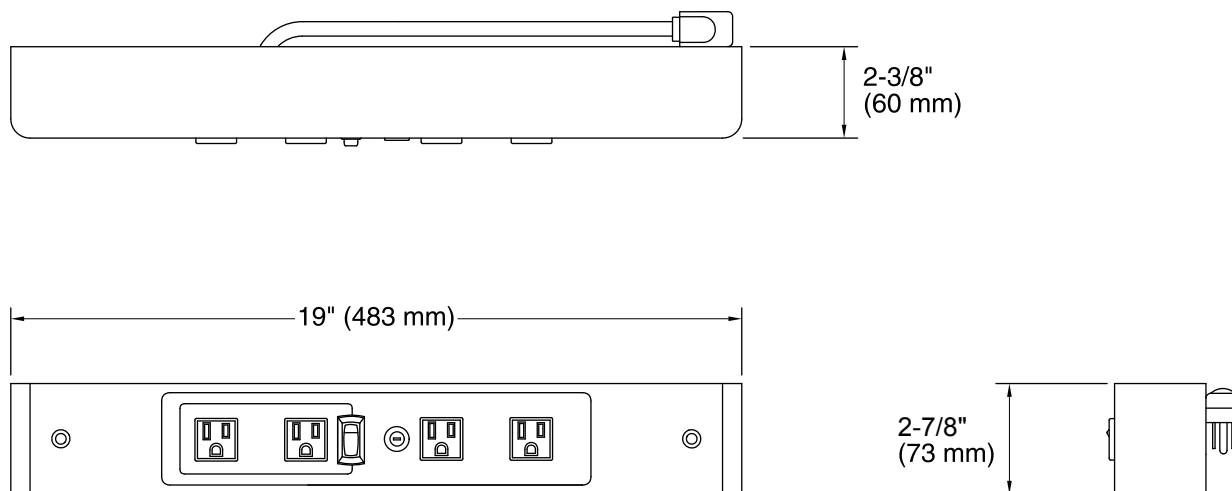

Technical Information

All product dimensions are nominal.

Notes

Install this product according to the installation guide.

Install a Ground-Fault Circuit-Interrupter (GFCI) outlet prior to installing the vanity.