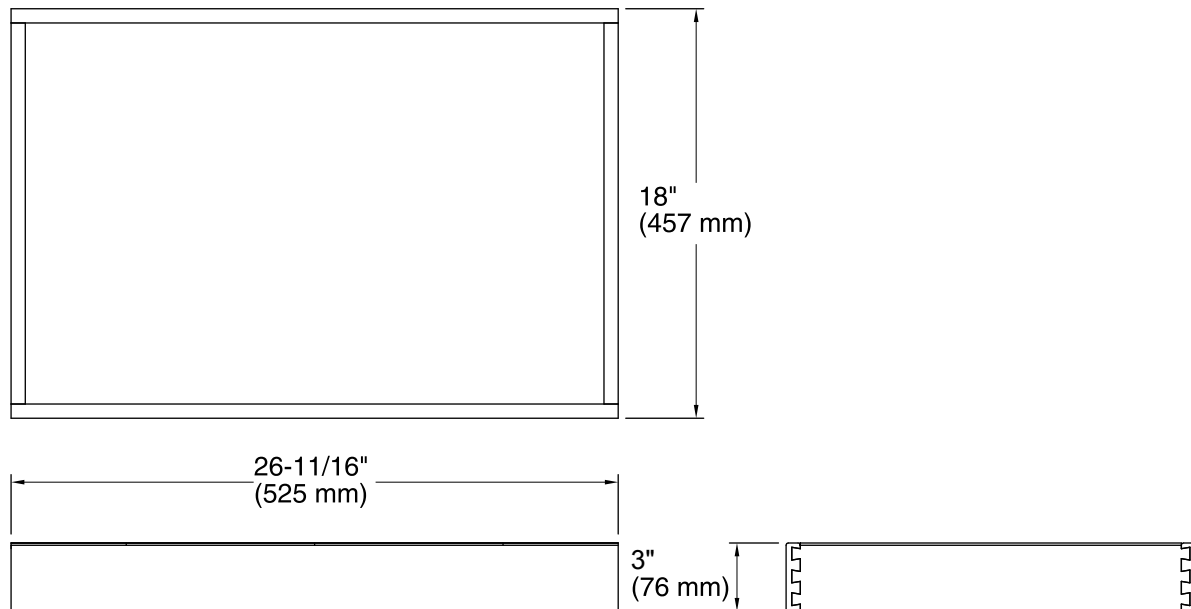

Features

- For use with K-99512 Jacquard™, K-99525 Damask™, and K-99538 Poplin™ vanities.
- Catalyzed conversion varnish provides a durable moisture-resistant finish.
- Full-extension 18" (457 mm) depth tray with slow-close under-mount slides for smooth opening.

Color	Code	Description
	1WR	Oxford Maple

Technical Information

All product dimensions are nominal.

Notes

Install this product according to the installation guide.