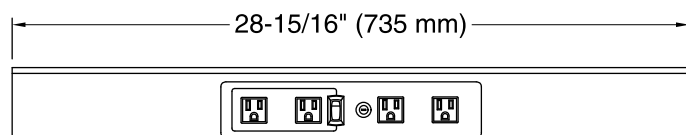

Required Electrical Service

One dedicated circuit required, protected with Class A Ground-Fault Circuit-Interrupter (GFCI) or Residual Current Device (RCD).

120 V, 15 A, 60 Hz

Technical Information

All product dimensions are nominal.

Notes

Install this product according to the installation guide.

Install a Ground-Fault Circuit-Interrupter (GFCI) outlet prior to installing the vanity.