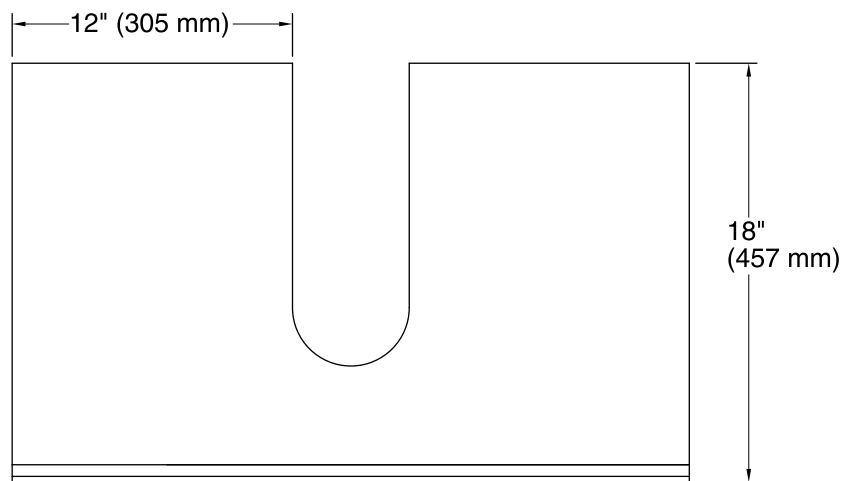

Required Electrical Service

One dedicated circuit required, protected with Class A Ground-Fault Circuit-Interrupter (GFCI) or Residual Current Device (RCD).

120 V, 15 A, 60 Hz

Technical Information

All product dimensions are nominal.

Notes

Install this product according to the installation guide.

Install a Ground-Fault Circuit-Interrupter (GFCI) outlet prior to installing the vanity.