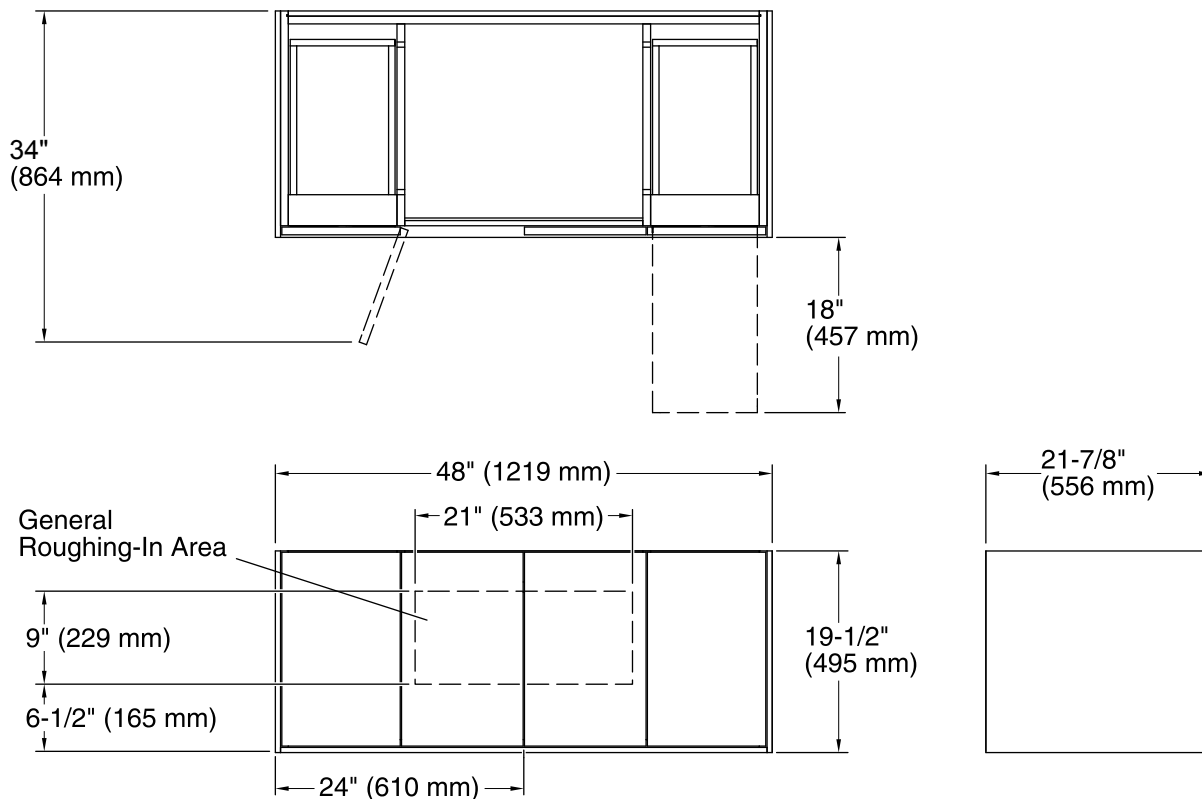

Technical Information

All product dimensions are nominal.

Vanity type: Wall-mount

Notes

Install this product according to the installation guide.

Decorative cabinet hardware is not supplied. Refer to the KOHLER bath accessories line for recommended cabinet hardware to complement your vanity.

Select the type of fastener based upon the wall material. Two 500 lb (227 kg) minimum load bearing fasteners are recommended.