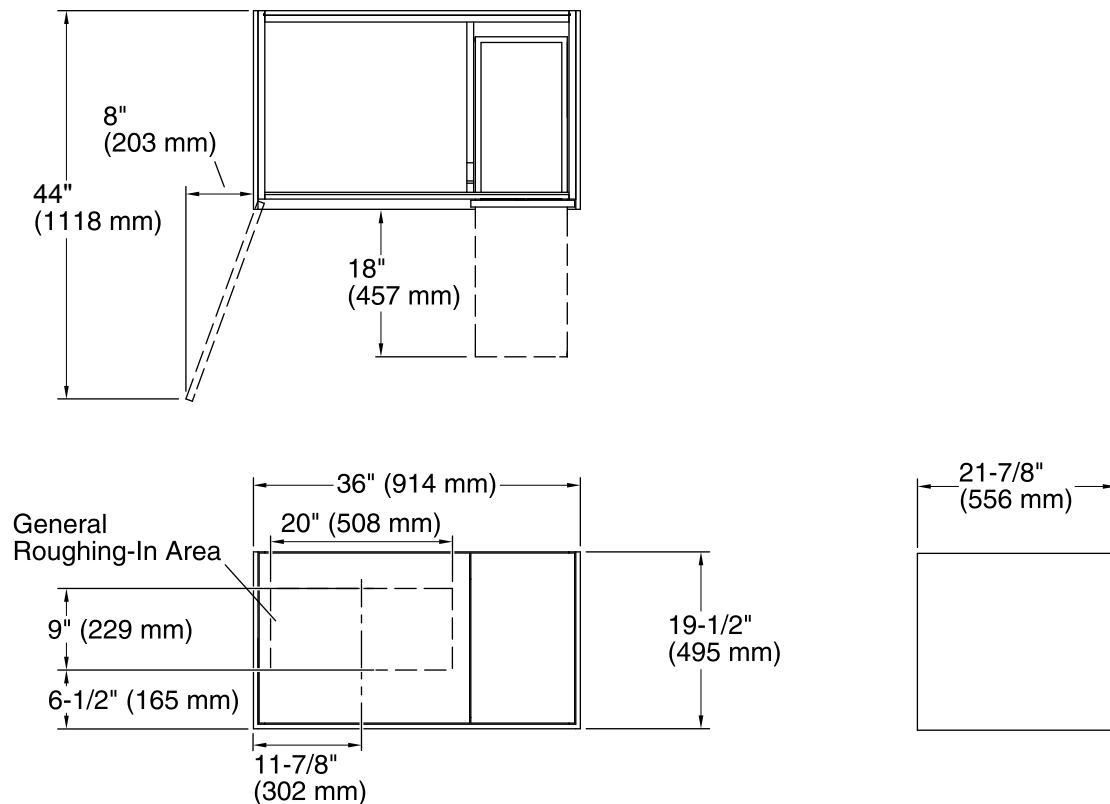

Color	Code	Description
	1WA	Linen White
	1WN	Corduroy Teak
	1WM	Walnut Flax
	1WJ	Jersey Oak
	1WL	Laurentil Silk
	1WK	Satin Oak
	1WP	Ebony Velour

Technical Information

All product dimensions are nominal.