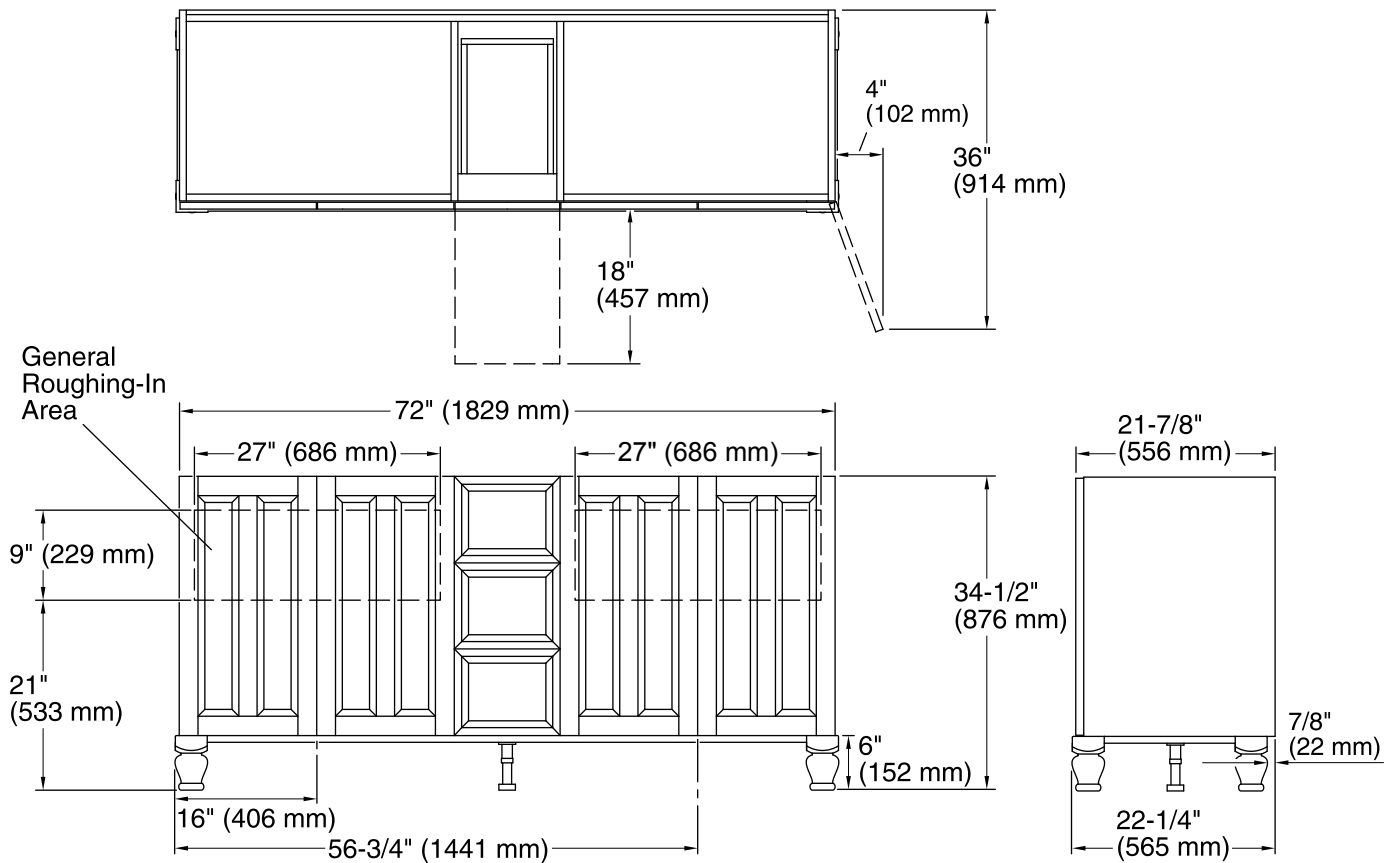

Technical Information

All product dimensions are nominal.

Vanity type: Standard

Notes

Install this product according to the installation guide.

Decorative cabinet hardware is not supplied. Refer to the KOHLER bath accessories line for recommended cabinet hardware to complement your vanity.

Select the type of fastener based upon the wall material. Two 250 lb (113.4 kg) minimum load bearing fasteners are recommended.